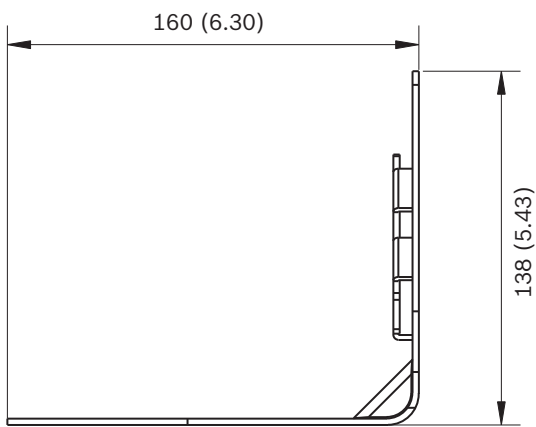

NDA-WMT-DOME - Wall mount dimensions

mm (in)

Dome wall mount hole assignment

Refer to the following diagram and table to see which holes should be used for the various cameras.