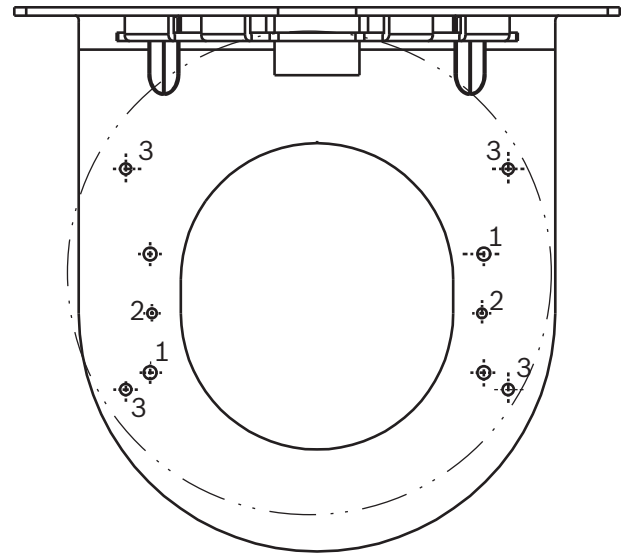

Installation/configuration notes

**NDA-MBR-DOME - MicroDome adapter bracket dimensions**

**NDA-MBRO-DOME - Dome adapter bracket dimensions**

**NDA-ADTI-DOME - Dome adapter bracket dimensions**

**VDA-FMT-IP200DOME - Dome flush mount dimensions**

**NDA-WMT-DOME - Wall mount dimensions**

mm (in)

**Dome wall mount hole assignment**

Refer to the following diagram and table to see which holes should be used for the various cameras.

Hole number	Camera	Screws
1	NDC-255-P, NDC-225-P, NDC-265-P, NDC-225-PI	M4
2	NDC-274-P	M3
3	NDN-265-PIO	M4