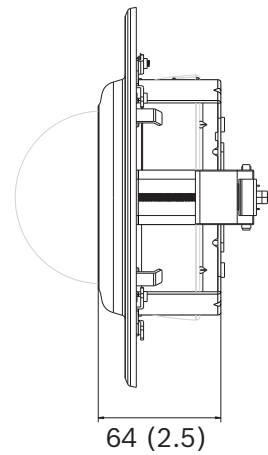

Installation/configuration notes

**NDA-MBR-DOME - MicroDome adapter bracket dimensions**

**NDA-MBRO-DOME - Dome adapter bracket dimensions**

**NDA-ADTI-DOME - Dome adapter bracket dimensions**

**VDA-FMT-IP200DOME - Dome flush mount dimensions**

**NDA-WMT-DOME - Wall mount dimensions**

mm (in)

**Dome wall mount hole assignment**

Refer to the following diagram and table to see which holes should be used for the various cameras.

Hole number	Camera	Screws
1	NDC-255-P, NDC-225-P, NDC-265-P, NDC-225-PI	M4
2	NDC-274-P	M3
3	NDN-265-PIO	M4