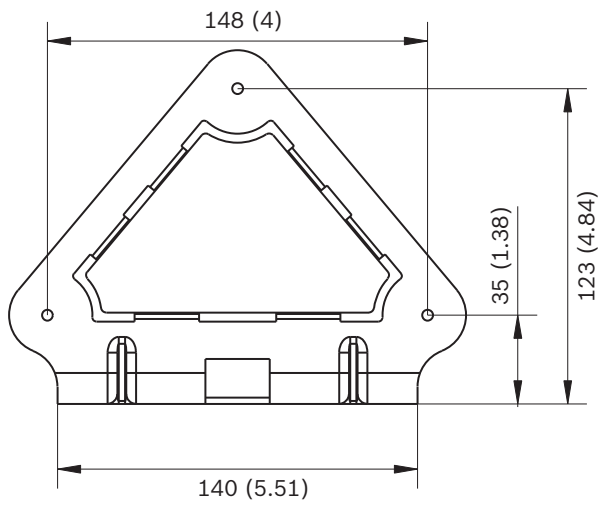

Installation/configuration notes

**NDA-MBR-DOME - MicroDome adapter bracket dimensions**

**NDA-MBRO-DOME - Dome adapter bracket dimensions**

**NDA-ADTI-DOME - Dome adapter bracket dimensions**

**VDA-FMT-IP200DOME - Dome flush mount dimensions**

**NDA-WMT-DOME - Wall mount dimensions**

mm (in)

**Dome wall mount hole assignment**

Refer to the following diagram and table to see which holes should be used for the various cameras.

Hole number	Camera	Screws
1	NDC-255-P, NDC-225-P, NDC-265-P, NDC-225-PI	M4
2	NDC-274-P	M3
3	NDN-265-PIO	M4