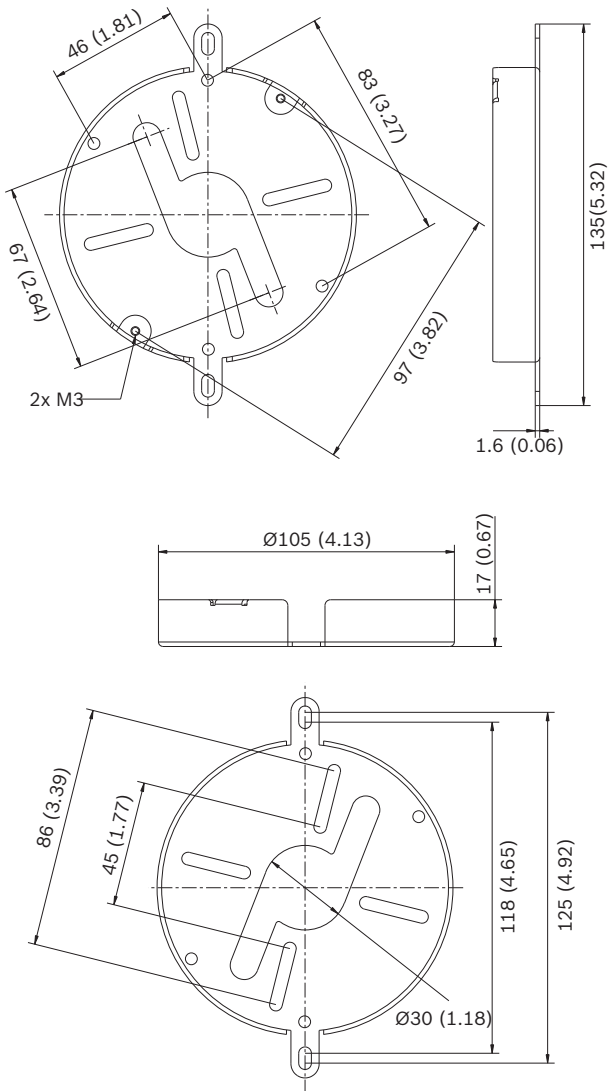

Installation/configuration notes

**NDA-MBR-DOME - MicroDome adapter bracket dimensions**

**NDA-MBRO-DOME - Dome adapter bracket dimensions**

**NDA-ADTI-DOME - Dome adapter bracket dimensions**

**VDA-FMT-IP200DOME - Dome flush mount dimensions**

**NDA-WMT-DOME - Wall mount dimensions**

mm (in)

**Dome wall mount hole assignment**

Refer to the following diagram and table to see which holes should be used for the various cameras.

Hole number	Camera	Screws
1	NDC-255-P, NDC-225-P, NDC-265-P, NDC-225-PI	M4
2	NDC-274-P	M3
3	NDN-265-PIO	M4