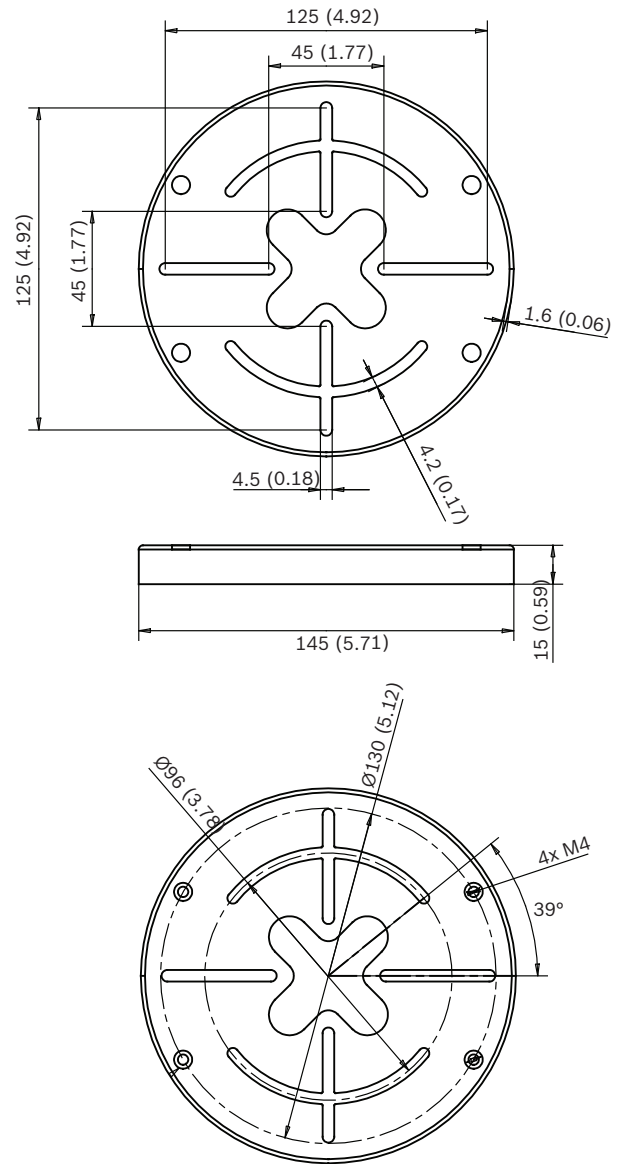

## System overview

Type number	Camera
NDA-MBR-DOME	NDC-274-P
NDA-MBRO-DOME	NDN-265-PIO
NDA-ADTI-DOME	NDC-255-P NDC-225-P NDC-265-P NDC-225-PI
VDA-FMT-IP200DOME	NDC-255-P NDC-225-P NDC-265-P NDC-225-PI
NDA-WMT-DOME	NDC-274-P NDC-255-P NDC-225-P NDC-265-P NDC-225-PI NDN-265-PIO

Installation/configuration notes

**NDA-MBR-DOME - MicroDome adapter bracket dimensions**

**NDA-MBRO-DOME - Dome adapter bracket dimensions**

**NDA-ADTI-DOME - Dome adapter bracket dimensions**

**VDA-FMT-IP200DOME - Dome flush mount dimensions**

**NDA-WMT-DOME - Wall mount dimensions**

mm (in)

**Dome wall mount hole assignment**

Refer to the following diagram and table to see which holes should be used for the various cameras.

Hole number	Camera	Screws
1	NDC-255-P, NDC-225-P, NDC-265-P, NDC-225-PI	M4
2	NDC-274-P	M3
3	NDN-265-PIO	M4