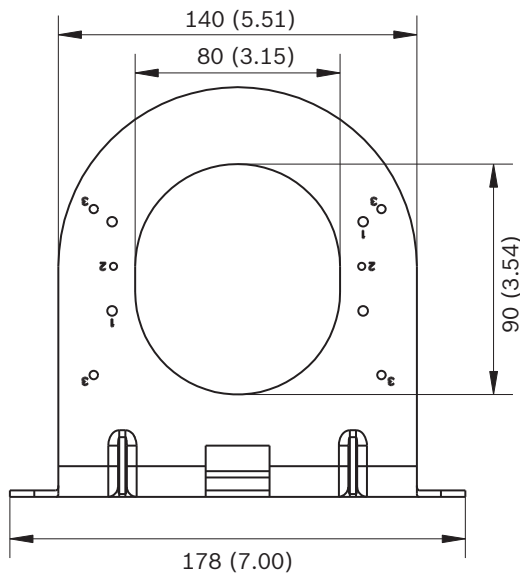

Installation/configuration notes

**NDA-MBR-DOME - MicroDome adapter bracket dimensions**

**NDA-MBRO-DOME - Dome adapter bracket dimensions**

**NDA-ADTI-DOME - Dome adapter bracket dimensions**

**VDA-FMT-IP200DOME - Dome flush mount dimensions**

**NDA-WMT-DOME - Wall mount dimensions**

mm (in)

**Dome wall mount hole assignment**

Refer to the following diagram and table to see which holes should be used for the various cameras.

Hole number	Camera	Screws
1	NDC-255-P, NDC-225-P, NDC-265-P, NDC-225-PI	M4
2	NDC-274-P	M3
3	NDN-265-PIO	M4