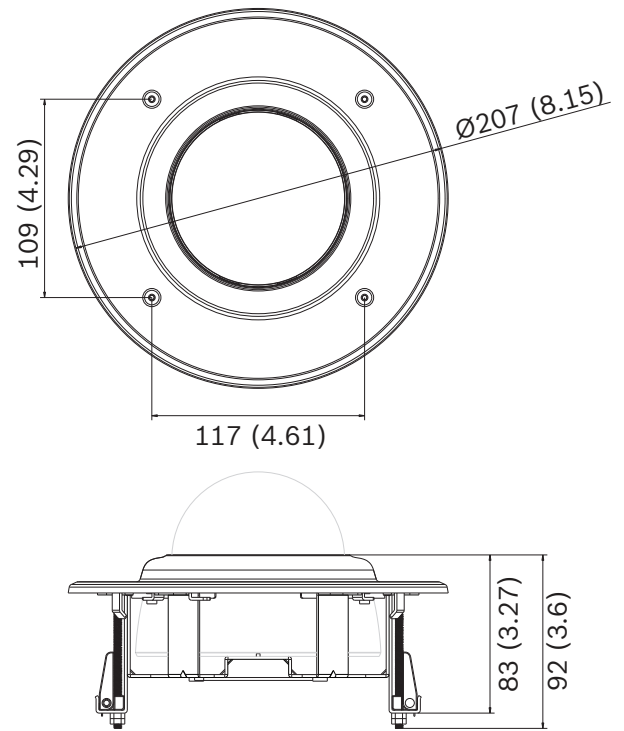

Installation/configuration notes

**NDA-MBR-DOME - MicroDome adapter bracket dimensions**

**NDA-MBRO-DOME - Dome adapter bracket dimensions**

**NDA-ADTI-DOME - Dome adapter bracket dimensions**

**VDA-FMT-IP200DOME - Dome flush mount dimensions**

**NDA-WMT-DOME - Wall mount dimensions**

mm (in)

**Dome wall mount hole assignment**

Refer to the following diagram and table to see which holes should be used for the various cameras.

Hole number	Camera	Screws
1	NDC-255-P, NDC-225-P, NDC-265-P, NDC-225-PI	M4
2	NDC-274-P	M3
3	NDN-265-PIO	M4