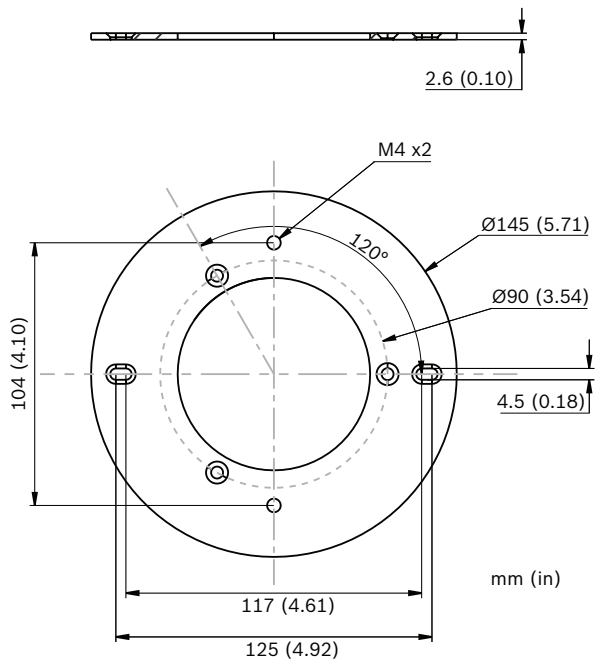

Installation/configuration notes

**NDA-MBR-DOME - MicroDome adapter bracket dimensions**

**NDA-MBRO-DOME - Dome adapter bracket dimensions**

**NDA-ADTI-DOME - Dome adapter bracket dimensions**

**VDA-FMT-IP200DOME - Dome flush mount dimensions**

**NDA-WMT-DOME - Wall mount dimensions**

mm (in)

**Dome wall mount hole assignment**

Refer to the following diagram and table to see which holes should be used for the various cameras.

Hole number	Camera	Screws
1	NDC-255-P, NDC-225-P, NDC-265-P, NDC-225-PI	M4
2	NDC-274-P	M3
3	NDN-265-PIO	M4