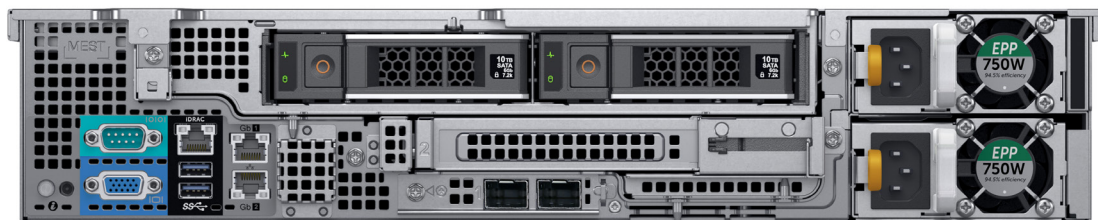

CERTIFIED | PURPOSE BUILT | GUARANTEED

SYSTEM	
Processor(s)	Up to (2) Intel® Xeon® Silver 4110 Scalable Processors (8 Cores, 16 Threads, 3.00GHz)
Processor Passmark	Intel® Xeon® Silver 4110: 12,020 Dual Intel® Xeon® Silver 4110: 17,084
Maximum Storage	Up to 196TB
Operating System	Windows Server 2016
Memory	Single Processor: 16GB (2x 8GB) Dual Processors: 32GB (4x 8GB) Maximum Configuration: Up to 1TB LRDIMM (16x DDR4 DIMMs Slots)
RAID	OS RAID 0, 1; Data RAID 0, 1, 5, 6, 10
RAID Controller	PERC H740P (8GB NV Cache, Supports RAID 0, 1, 5, 6, 10)
Networking	Single Processor Models: (2) 1GbE RJ45 Ports Dual Processor Models: (2) 1GbE RJ45 Ports, (2) 10GbE SFP+ ports
Expansion Slots	(0) PCIe slots (in default configuration)
USB(s)	Rear (2) USB 3.0, Front (2) USB 2.0, Internal (1) USB 3.0
Video Outputs	(1) VGA
Remote Management	iDRAC Basic
Manufacturer	BCDVideo
Warranty	5-Year, On-site, NBD, Keep Your Hard Drive Warranty
MECHANICAL	
Form Factor	2U Rackmount
Rack Support	Sliding Rack Rail with Cable Management Arm
Hard Drive Bays	(14) 3.5" Hot Swappable Bays & (2) M.2 SSD Slots
Hard Drives Supported	PCIe NVMe & SATA
Power Supply(s)	(2) 750W (100-240VAC) 80 Plus Platinum
Maximum Power Draw	788W
Operating Temperature	(Min) 50°F - (Max) 95°F [(Min) 10°C - (Max) 35°C]
Operating Humidity	5 ~ 90% (non-condensing)
Dimensions (WxDxH)	19" (482.6mm) x 28.15" (646mm) x 3.4" (86.8mm)
Max. Weight	73 lbs. (33.1kg)

Back - Dual Processor Models

FOR MORE INFORMATION: bcdvideo.com | sales@bcdvideo.com | +1.847.205.1922 **TECH SUPPORT:** support@bcdvideo.com | +1.844.462.2384

Copyright © 2019, BCDVideo. All rights reserved. This document is provided for information purposes only. The contents are subject to change without notice.