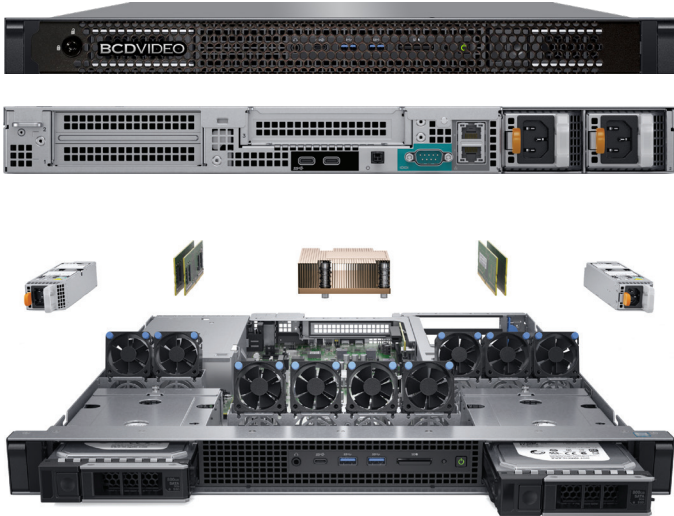

BCD102SD-PLVS

Pro-Lite 2-Bay Rackmount Video Recording Server

POWERFUL, SPACE-EFFICIENT 2-BAY 1U RACKMOUNT VIDEO RECORDING SERVER

Enable unmatched performance and computing with the BCD102SD-PLVS. This 1U 2-bay rackmount pro-lite video recording server allows for scalable performance with the latest Intel® 9th generation Core™ processor, providing nearly 20% more computing potential than generation processors.

With up to 32TB of raw storage provided by (2) 3.5" 24/7 duty cycle SATA drives provides ample storage for many video surveillance integrations. Guarantee fast response times and free up system resources with up to 64GB of DDR4 RAM.

System stability, and peace of mind is provided with redundant, hot swappable power supplies, an operating system NVMe M.2 solid state drive in RAID 1, and a five-year, on-site, next business day, Keep Your Hard Drive warranty.

KEY FEATURES

- Up to 32TB of Raw Storage
- Intel® 9th Generation Core™ Processor
- RAID 1 256GB OS M.2 Solid State Drive
- Windows 10 Pro
- M.2 SSD & 24/7 Duty Cycle SATA Drives
- Redundant Power
- 5-Year Keep Your Hard Drive Warranty

FOR MORE INFORMATION: bcdvideo.com | sales@bcdvideo.com | +1.847.205.1922
TECH SUPPORT: support@bcdvideo.com | +1.844.462.2384