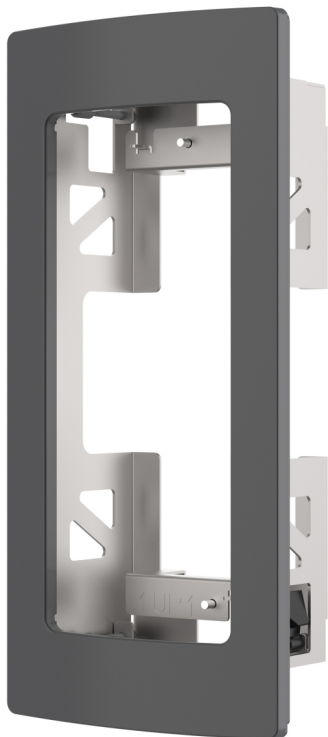

AXIS TA8201 Recessed Mount

For discreet door station installation

Recessed mount offering neat and easy installation of the AXIS A8207-VE Network Video Door Station. The same visual design and color as the door station give a discreet, professional installation, and also makes it less attractive for vandalizing. Multiple mounting and wiring options are available, along with a robust construction that makes it suitable for most situations and wall types.

- > [For installation in walls](#)
- > [Indoor and outdoor installation](#)
- > [For AXIS A8207-VE Network Video Door Station](#)
- > [Quick and easy installation](#)

AXIS TA8201 Recessed Mount

General	
Compatible products	AXIS A8207-VE Network Video Door Station
Casing	Aluminum, steel Color: metallic dark grey
Mounting	Recessed in wall
Sustainability	PVC free

Dimensions	334 mm x 157 mm x 80 mm (13.15 in x 6.18 in x 3.15 in)
Weight	1 kg (2.2 lb)
Included accessories	Installation guide
Warranty	Axis 3-year warranty, see axis.com/warranty

Environmental responsibility: