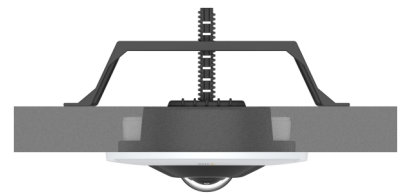

AXIS T94S02L Recessed Mount

Swift and effortless ceiling installation

AXIS T94S02L Recessed Mount enables sleek, elegant and discreet recessed ceiling installations of indoor Axis fixed dome cameras. It features a patent-pending single-screw ceiling attachment design, which makes the installation quick and easy without having to remove the ceiling tile. Axis fixed dome camera attached to the recessed mount is embedded into the ceiling, revealing only the camera dome and the low-profile cover ring.

- > **Cost-effective mount for Axis fixed dome cameras**
- > **Recessed ceiling installation made quick and easy**
- > **Enables sleek and discreet video surveillance**

AXIS T94S02L Recessed Mount

General	
Supported products	AXIS M3057-PLVE AXIS M3058-PLVE
Casing	Material: plastic Color: white NCS S 1002-B
Sustainability	PVC free
Mounting	Recessed in ceilings or walls
Environment	Indoor
Storage conditions	-40 °C to 65 °C (-40 °F to 149 °F)
Approvals	Safety IEC/EN/UL 62368-1 Environment IEC 60068-2-2, IEC 60068-2-6, IEC 60068-2-27, IEC/EN 62262 IK08, REACH, WEEE
Dimensions	Height inside ceiling/wall: 126 mm (4 61/64 in)
	Height outside ceiling/wall (including camera): 37 mm (1 29/64 in) Diameter outside ceiling/wall: ø 179 mm (7 3/64 in) Diameter cut-out in ceiling/wall: ø 160 mm (6 19/64 in)
	Weight 292 g (0.64 lb)
	Maximum load 1 kg (2.2 lb)
	Included accessories Installation guide
	Optional accessories AXIS Safety Wire 3 m For more accessories, see axis.com
	Warranty Axis 3-year warranty, see axis.com/warranty