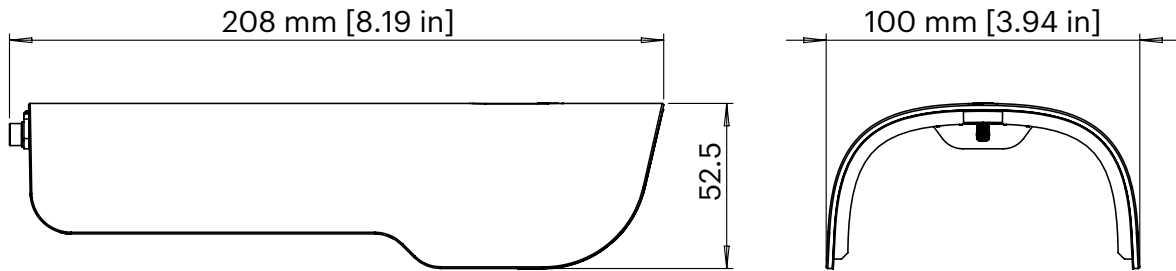

BULLET WEATHER SHIELD

ACC-WEA-SHI-B | Weather shield, black
ACC-ADA-PLA-W | Weather shield, white

AVA BULLET WEATHER SHIELD

Use the weather shield with the Bullet camera when additional protection against sun, rain or snow are required.

SPECIFICATIONS

Material:	PC/ABS plastic
Color:	Black or white
Weight:	90 g
Dimensions:	208x100x52.5 mm
Box dimensions:	248x131x63 mm
Box weight:	235 g
Box includes:	Weather shield, weather shield bracket, screws and washers
Compatible with:	Ava Bullet camera

Technical drawings

Mounted and fully extended:

Mounted to the Bullet Wide, the weather shield is visible in the video when extended. Pull the weather shield back, or zoom to above step 20 to resolve this.