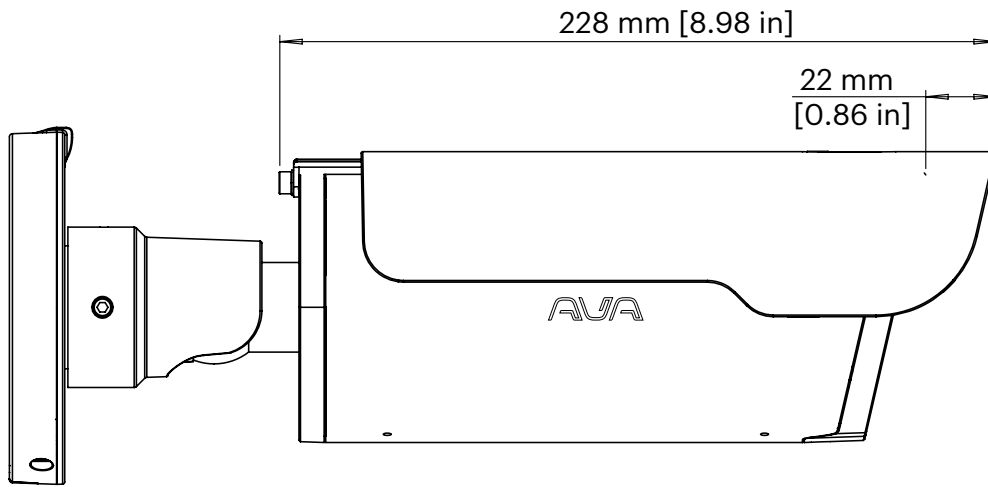

BULLET WEATHER SHIELD

ACC-WEA-SHI-B | Weather shield, black
ACC-ADA-PLA-W | Weather shield, white

AVA BULLET WEATHER SHIELD

Use the weather shield with the Bullet camera when additional protection against sun, rain or snow are required.

SPECIFICATIONS

Material:	PC/ABS plastic
Color:	Black or white
Weight:	90 g
Dimensions:	208x100x52.5 mm
Box dimensions:	248x131x63 mm
Box weight:	235 g
Box includes:	Weather shield, weather shield bracket, screws and washers
Compatible with:	Ava Bullet camera

Technical drawings

Mounted and fully extended:

Mounted to the Bullet Wide, the weather shield is visible in the video when extended. Pull the weather shield back, or zoom to above step 20 to resolve this.