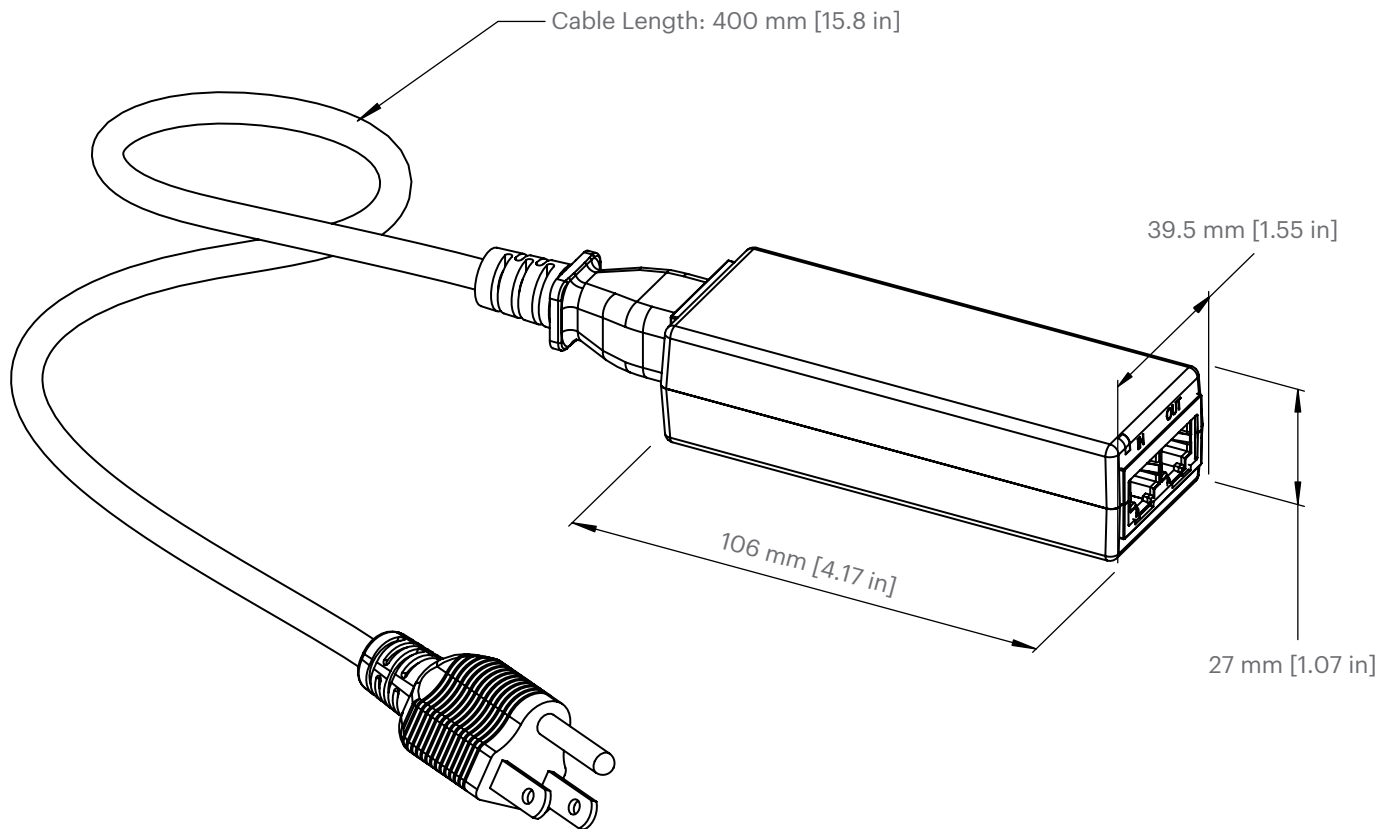

POE INJECTOR 15W

ACC-POE-15W-US | PoE injector 15W US

ACC-POE-15W-UK | PoE injector 15W UK

ACC-POE-15W-EU | PoE injector 15W EU

AVA POE INJECTOR 15W

The PoE Injector can power any 802.3af PoE device, including your Ava Flex and Ava Compact Dome. The PoE injector is suitable when your ethernet switch does not support PoE, or when using a camera in WiFi mode, like when operating Ava Flex on a WiFi network.

SPECIFICATIONS

Color:	Black
Injector Dimensions:	106x40x27mm
Box dimensions:	170x58x114mm
Weight:	100g
Box weight:	300g
The box includes:	Power injector, Regional power cord
Operating temperature:	-20°C — +50°C
Input:	100-240V ~ 0.8A, 50-60Hz
Output:	IEEE802.3af 56V $\overline{\text{DC}}$ 0.27A, 15.4W, Earth grounded RJ45 shielding, Gigabit Compatible
Compatible with:	Ava Flex Ava Compact Dome

Technical drawings

* Only one power plug is supplied. Either EU, US or UK plug must be specified when ordering

ACC-POE-15W-EU

ACC-POE-15W-US

ACC-POE-15W-UK