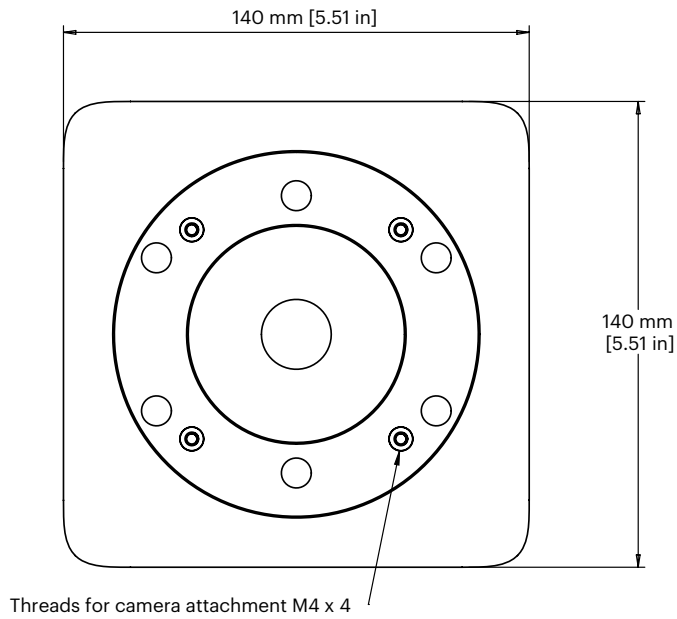

BULLET ADAPTER PLATE

ACC-ADA-PLA-B | Adapter plate, black

ACC-ADA-PLA-W | Adapter plate, white

AVA BULLET ADAPTER PLATE

Use the adapter plate with the Bullet camera when fitted to a 4" square, single- or double-gang junction box.

SPECIFICATIONS

Material:	Steel and rubber
Color:	Black or white
Weight:	200 g
Dimensions:	140x140x9 mm
Box dimensions:	185x166x33 mm
Box weight:	300 g
Box includes:	Adapter plate, screws and washers
Compatible with:	Ava Bullet camera

Technical drawings

Front view

Rear view

	Designation	Dimension (mm)	Dimension [Inch]
A	Wall Mount	110 x 110	4.33 x 4.33
B	4" Square Box	85.7 x 85.7(121.2 diagonal)	1
C	Double Gang	84 x 46	3.31 x 1.81
D	Single Gang	83.3	3.28