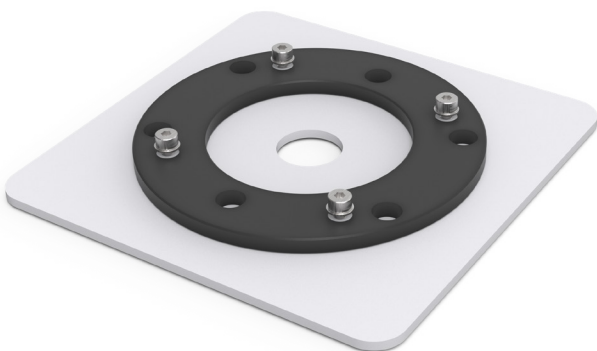

BULLET ADAPTER PLATE

ACC-ADA-PLA-B | Adapter plate, black

ACC-ADA-PLA-W | Adapter plate, white

AVA BULLET ADAPTER PLATE

Use the adapter plate with the Bullet camera when fitted to a 4" square, single- or double-gang junction box.

SPECIFICATIONS

Material:	Steel and rubber
Color:	Black or white
Weight:	200 g
Dimensions:	140x140x9 mm
Box dimensions:	185x166x33 mm
Box weight:	300 g
Box includes:	Adapter plate, screws and washers
Compatible with:	Ava Bullet camera

Technical drawings

Front view

Rear view

	Designation	Dimension (mm)	Dimension [Inch]
A	Wall Mount	110 x 110	4.33 x 4.33
B	4" Square Box	85.7 x 85.7(121.2 diagonal)	1
C	Double Gang	84 x 46	3.31 x 1.81
D	Single Gang	83.3	3.28