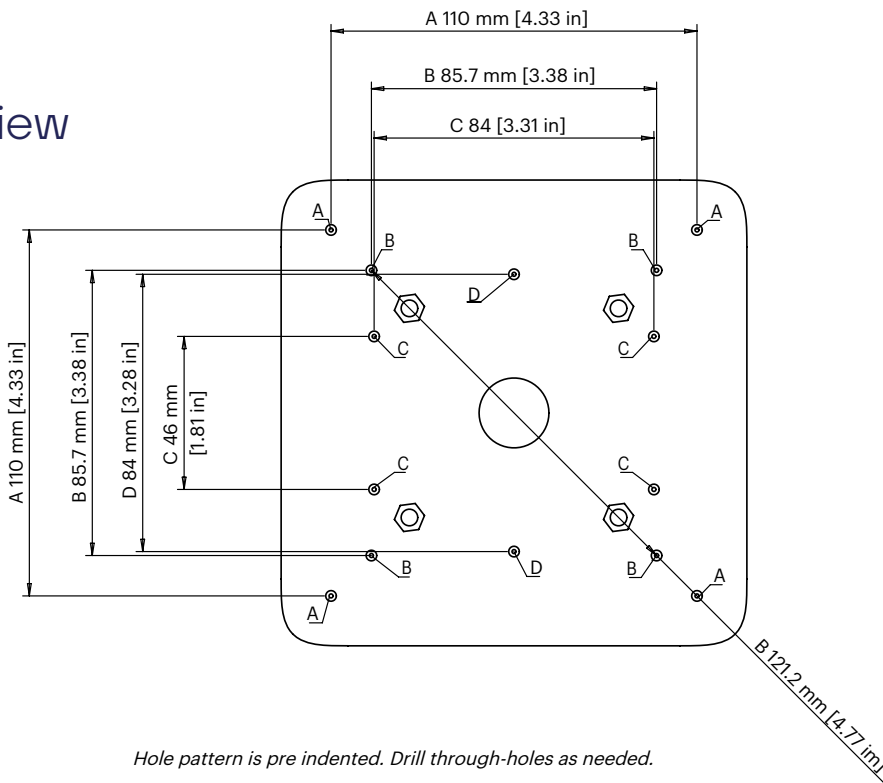

BULLET ADAPTER PLATE

ACC-ADA-PLA-B | Adapter plate, black

ACC-ADA-PLA-W | Adapter plate, white

AVA BULLET ADAPTER PLATE

Use the adapter plate with the Bullet camera when fitted to a 4" square, single- or double-gang junction box.

SPECIFICATIONS

Material:	Steel and rubber
Color:	Black or white
Weight:	200 g
Dimensions:	140x140x9 mm
Box dimensions:	185x166x33 mm
Box weight:	300 g
Box includes:	Adapter plate, screws and washers
Compatible with:	Ava Bullet camera

Technical drawings

Front view

Rear view

	Designation	Dimension (mm)	Dimension [Inch]
A	Wall Mount	110 x 110	4.33 x 4.33
B	4" Square Box	85.7 x 85.7(121.2 diagonal)	1
C	Double Gang	84 x 46	3.31 x 1.81
D	Single Gang	83.3	3.28