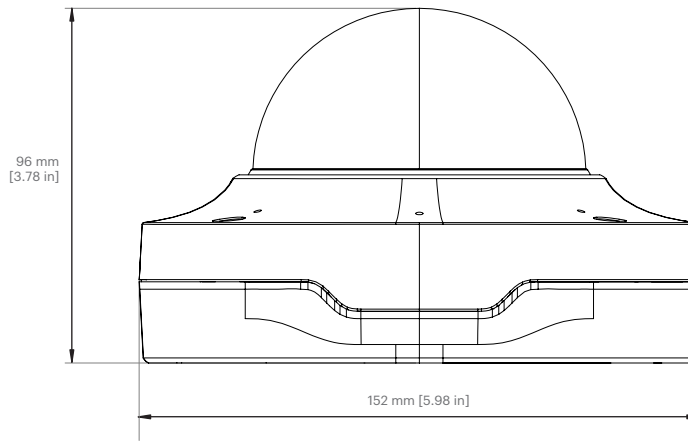

**Physical characteristics**

Dimensions: 152x152x96mm

Weight: 1.2 kg

Body: Aluminum

Adjustment range: Pan, Tilt, Azimuth

**EMC**

EN 55032, EN 61000-3-2/-3, EN 55024,

EN 55035, EN 61000-6-1/-3, EN61000-6-2/-4,

# Technical drawings

## Dome, side view

Scale 1:2

## Mounting bracket, top view

Scale 1:2

	Designation	Dimension (mm)	Dimension (inch)
<b>A</b>	Octagon	62.9 x 62.9 (88.9 diagonal)	2.47 x 2.47 (3.50 diagonal)
<b>B</b>	4" Square Box	85.5 x 85.5 (120.9 diagonal)	3.36 x 3.36 (4.76 diagonal)
<b>C</b>	Single Gang	84.1	3.31
<b>D</b>	Double Gang	84.1 x 46	3.31 x 1.81
<b>E</b>	EU Ceiling Box	70	2.76
<b>F</b>	EU Outlet Box	60	2.36