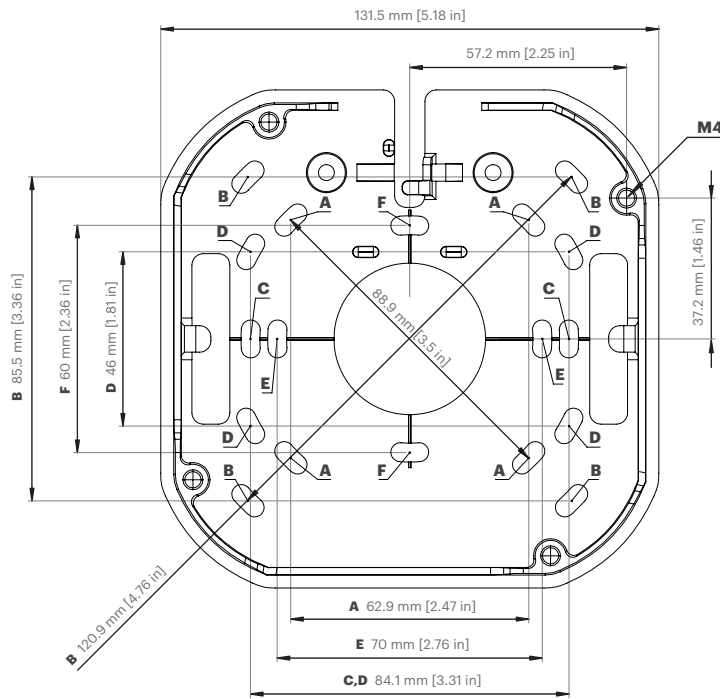

**Physical characteristics**

Dimensions: 152x152x96mm

Weight: 1.2 kg

Body: Aluminum

Adjustment range: Pan, Tilt, Azimuth

**EMC**

EN 55032, EN 61000-3-2/-3, EN 55024,

EN 55035, EN 61000-6-1/-3, EN61000-6-2/-4,

# Technical drawings

## Dome, side view

Scale 1:2

## Mounting bracket, top view

Scale 1:2

	Designation	Dimension (mm)	Dimension (inch)
<b>A</b>	Octagon	62.9 x 62.9 (88.9 diagonal)	2.47 x 2.47 (3.50 diagonal)
<b>B</b>	4" Square Box	85.5 x 85.5 (120.9 diagonal)	3.36 x 3.36 (4.76 diagonal)
<b>C</b>	Single Gang	84.1	3.31
<b>D</b>	Double Gang	84.1 x 46	3.31 x 1.81
<b>E</b>	EU Ceiling Box	70	2.76
<b>F</b>	EU Outlet Box	60	2.36