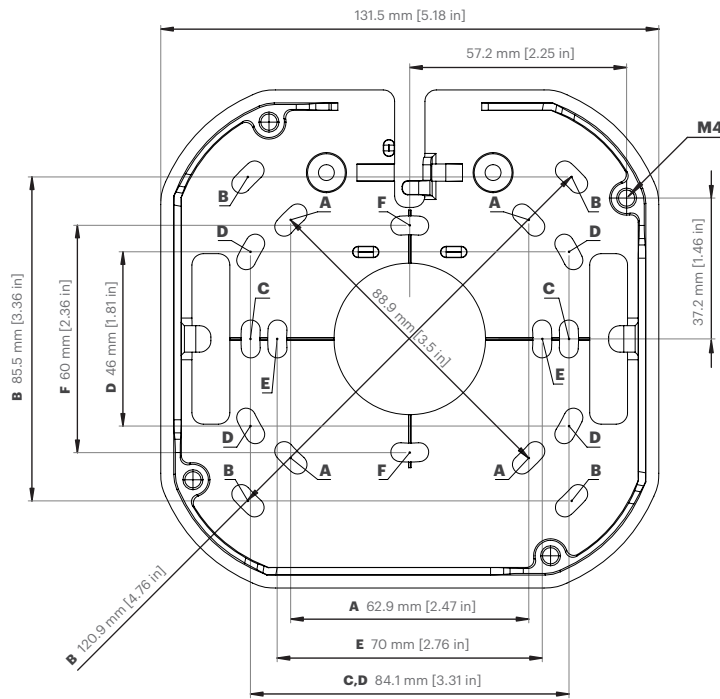

IP66 (IEC/EN 60529)

Temperature

Operating: -25C to +50C

Storage: -40C to +60C

Heater: 9.6W

Physical characteristics

Dimensions: 152x152x77mm

Weight: 1.1 kg

Body: Aluminum

EMC

EN 55032, EN 61000-3-2/-3, EN 55024, EN 55035, EN61000-6-2/-4, FCC Part 15B, ICES-003 Issue 6

Safety

IEC60950-1, IEC62368-1, IEC60950-22,

UL/CSA60950-1, UL/CSA 62368-1,

UL E164374, NOM-019, IEC62471(IR LED)

Technical drawings

360, side view

Scale 1:2

Mounting bracket, top view

Scale 1:2

| | Designation | Dimension (mm) | Dimension (inch) |
|----------|----------------|---------------------------------|--------------------------------|
| A | Octagon | 62.9 x 62.9 (88.9 diagonal) | 2.47 x 2.47 (3.50 diagonal) |
| B | 4" Square Box | 85.5 x 85.5 (120.9 diagonal) | 3.36 x 3.36 (4.76 diagonal) |
| C | Single Gang | 84.1 | 3.31 |
| D | Double Gang | 84.1 x 46 | 3.31 x 1.81 |
| E | EU Ceiling Box | 70 | 2.76 |
| F | EU Outlet Box | 60 | 2.36 |