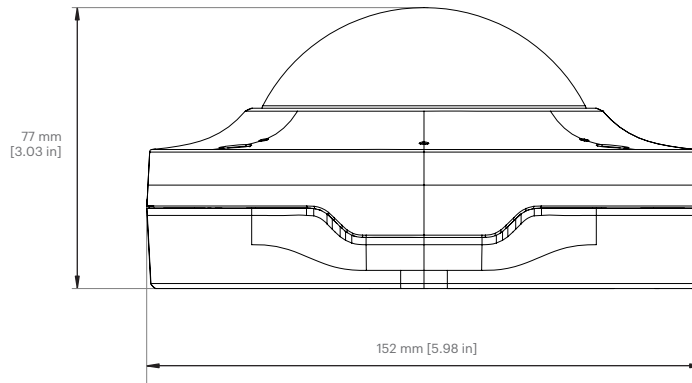

IP66 (IEC/EN 60529)

Temperature

Operating: -25C to +50C

Storage: -40C to +60C

Heater: 9.6W

Physical characteristics

Dimensions: 152x152x77mm

Weight: 1.1 kg

Technical drawings

360, side view

Scale 1:2

Mounting bracket, top view

Scale 1:2

| | Designation | Dimension (mm) | Dimension (inch) |
|----------|----------------|---------------------------------|--------------------------------|
| A | Octagon | 62.9 x 62.9 (88.9 diagonal) | 2.47 x 2.47 (3.50 diagonal) |
| B | 4" Square Box | 85.5 x 85.5 (120.9 diagonal) | 3.36 x 3.36 (4.76 diagonal) |
| C | Single Gang | 84.1 | 3.31 |
| D | Double Gang | 84.1 x 46 | 3.31 x 1.81 |
| E | EU Ceiling Box | 70 | 2.76 |
| F | EU Outlet Box | 60 | 2.36 |