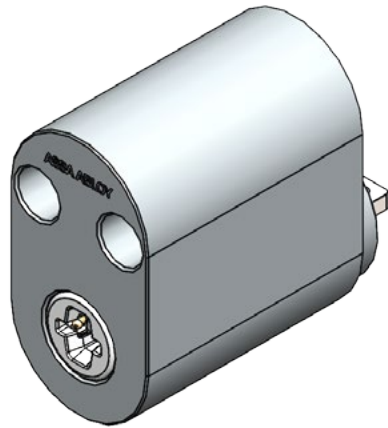

## Product description

A PULSE self-powered gets all the energy it needs to operate from the “pushing” movement when a PULSE key is inserted. There is no need for cables to the door nor any batteries, plus the cylinder retrofits to most modern Scandinavian locks without any need to change accessories. A PULSE cylinder simply replaces a traditional mechanical cylinder, allowing existing ASSA ABLOY accessories.

• PULSE Oval Inside Scandinavian

<b>Finishes</b>	Nickel, Chrome, Sating Chrome, Stainless steel look
<b>Housing</b>	Brass
<b>SSF3522</b>	Class 3*
<b>EN 15684:2012 classification</b>	TBC
<b>Digital Security</b>	SEOS AES128
<b>Group function</b>	Yes - 70 groups
<b>Timestamp function</b>	Yes
<b>Blocklist</b>	80 keys
<b>Drill protected</b>	No
<b>Long-tail</b>	Yes - accessory
<b>Firmware</b>	Upgradable

Note: If it is installed in combination with the oval outside Scandinavian hardened, it is approved according with SSF3522

• PULSE Oval Inside Norwegian

<b>Finishes</b>	Chrome, Sating Chrome,
<b>Housing</b>	Brass
<b>EN 15684:2012 classification</b>	TBC
<b>Digital Security</b>	SEOS AES128
<b>Group function</b>	Yes - 70 groups
<b>Timestamp function</b>	Yes
<b>Blocklist</b>	80 keys
<b>Drill protected</b>	No
<b>Long-tail</b>	Yes - accessory
<b>Firmware</b>	Upgradable