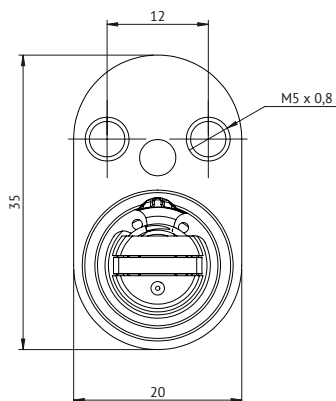

PULSE Outside Scandinavian

Finishes	Nickel, Chrome, Sating Chrome, Stainless steel look
Housing	Brass
EN 15684:2012 classification	TBC
Digital Security	SEOS AES128
Group function	Yes - 70 groups
Timestamp function	Yes
Blocklist	80 keys
Drill protected	No
Long-tail	Yes - accessory
Firmware	Upgradable