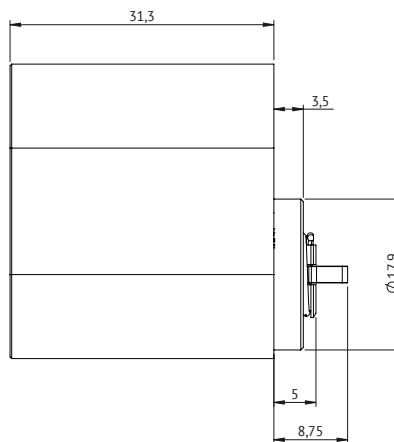

PULSE Outside Scandinavian

Finishes	Nickel, Chrome, Sating Chrome, Stainless steel look
Housing	Brass
EN 15684:2012 classification	TBC
Digital Security	SEOS AES128
Group function	Yes - 70 groups
Timestamp function	Yes
Blocklist	80 keys
Drill protected	No
Long-tail	Yes - accessory
Firmware	Upgradable