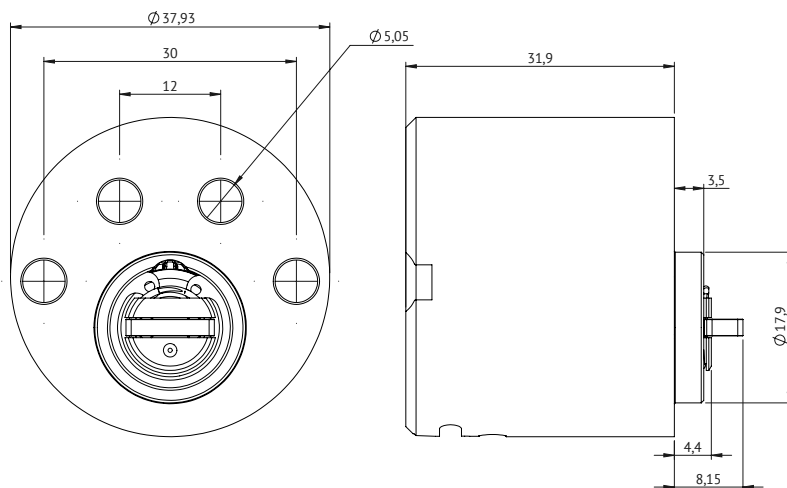

Note: If it is installed in combination with the S-round outside Scandinavian hardened, it is approved according with SSF3522