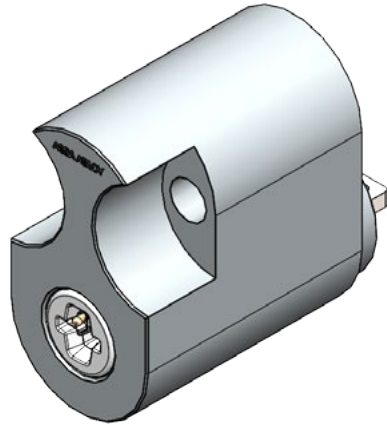

• PULSE Oval Inside Scandinavian