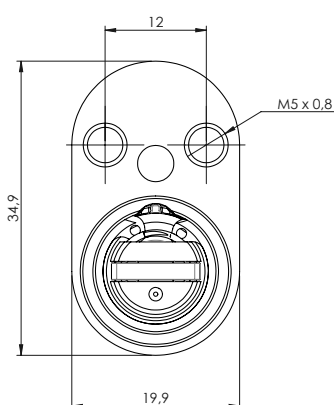

Overview of advantages

- Digital lock without batteries or cables
- Energy harvesting functionality
- Insurance approved locking (SSF 3522)
- EN 15684 certified
- The cylinder can be deprogrammed and reused in a new PULSE system*
- Cylinder dimensions and installation are identical to a mechanical cylinder
- — so you can keep existing accessories
- •
- Audit trails are saved in both cylinder and key
- Roles can be used to manage rights to read logs.
- Integrated with the Incedo™ Open cloud-based platform
- Complete range of products:
  - Oval cylinders
  - Round cylinders
  - Camlocks

Oval cylinders range

- PULSE Oval Outside Scandinavian hardened

*Note: Administrative rights required

Finishes	Nickel, Chrome, Sating Chrome, Stainless steel look
Housing	Hardened steel
SSF3522	Class 3
Digital Security	SEOS AES128
Group function	Yes - 70 groups
Timestamp function	Yes
Blocklist	80 keys
Drill protected	Yes
Long-tail	Yes - accessory
Firmware	Upgradable