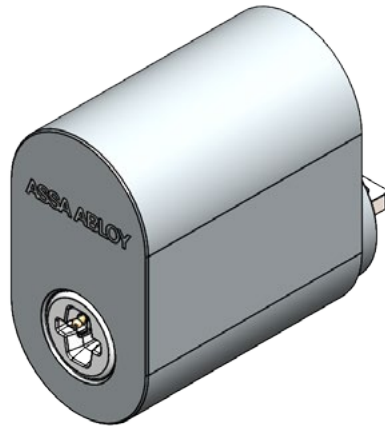

PULSE Outside Scandinavian

Finishes	Nickel, Chrome, Sating Chrome, Stainless steel look
Housing	Brass
EN 15684:2012 classification	TBC
Digital Security	SEOS AES128
Group function	Yes - 70 groups
Timestamp function	Yes
Blocklist	80 keys
Drill protected	No
Long-tail	Yes - accessory
Firmware	Upgradable