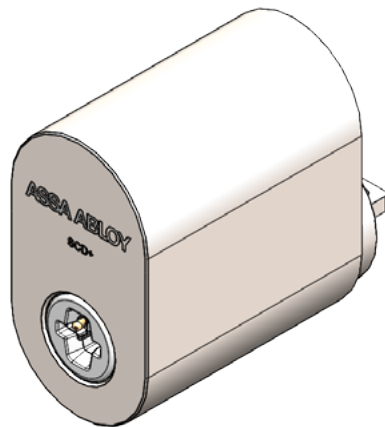

Overview of advantages

- Digital lock without batteries or cables
- Energy harvesting functionality
- Insurance approved locking (SSF 3522)
- EN 15684 certified
- The cylinder can be deprogrammed and reused in a new PULSE system*
- Cylinder dimensions and installation are identical to a mechanical cylinder
- — so you can keep existing accessories
- •
- Audit trails are saved in both cylinder and key
- Roles can be used to manage rights to read logs.
- Integrated with the Incedo™ Open cloud-based platform
- Complete range of products:
  - Oval cylinders
  - Round cylinders
  - Camlocks

Oval cylinders range

- PULSE Oval Outside Scandinavian hardened

*Note: Administrative rights required

Finishes	Nickel, Chrome, Sating Chrome, Stainless steel look
Housing	Hardened steel
SSF3522	Class 3
Digital Security	SEOS AES128
Group function	Yes - 70 groups
Timestamp function	Yes
Blocklist	80 keys
Drill protected	Yes
Long-tail	Yes - accessory
Firmware	Upgradable