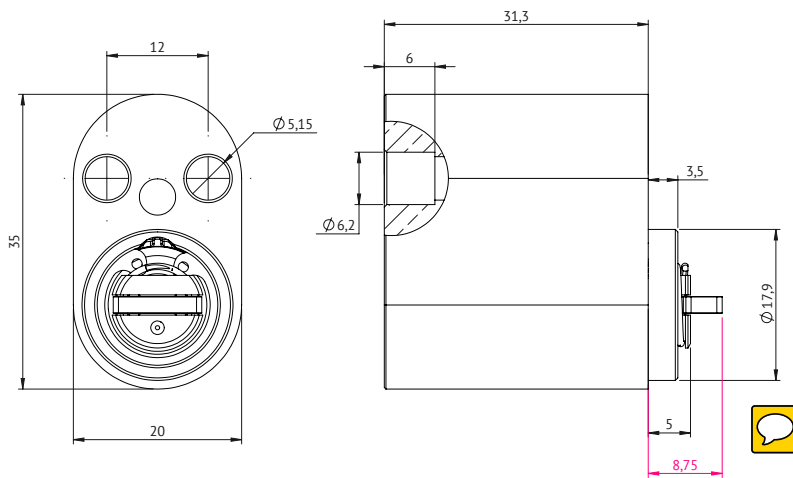

Note: If it is installed in combination with the oval outside Scandinavian hardened, it is approved according with SSF3522

• PULSE Oval Inside Norwegian

<b>Finishes</b>	Chrome, Sating Chrome,
<b>Housing</b>	Brass
<b>EN 15684:2012 classification</b>	TBC
<b>Digital Security</b>	SEOS AES128
<b>Group function</b>	Yes - 70 groups
<b>Timestamp function</b>	Yes
<b>Blocklist</b>	80 keys
<b>Drill protected</b>	No
<b>Long-tail</b>	Yes - accessory
<b>Firmware</b>	Upgradable