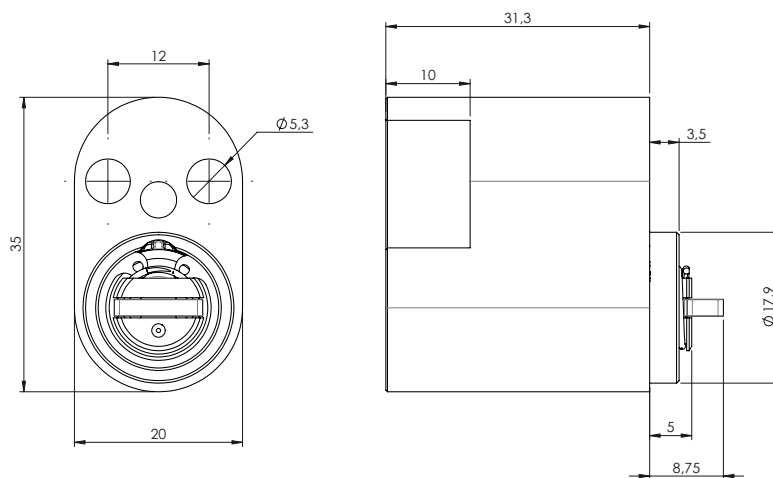

Note: If it is installed in combination with the oval outside Scandinavian hardened, it is approved according with SSF3522

• PULSE Oval Inside Norwegian

<b>Finishes</b>	Chrome, Sating Chrome,
<b>Housing</b>	Brass
<b>EN 15684:2012 classification</b>	TBC
<b>Digital Security</b>	SEOS AES128
<b>Group function</b>	Yes - 70 groups
<b>Timestamp function</b>	Yes
<b>Blocklist</b>	80 keys
<b>Drill protected</b>	No
<b>Long-tail</b>	Yes - accessory
<b>Firmware</b>	Upgradable