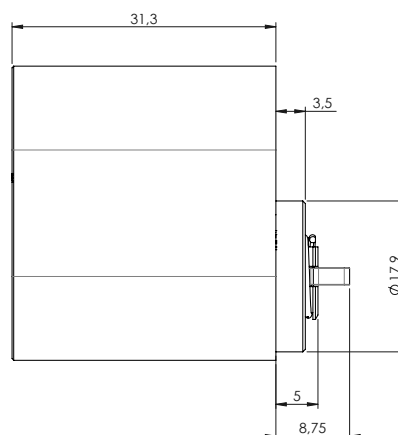

Overview of advantages

- Digital lock without batteries or cables
- Energy harvesting functionality
- Insurance approved locking (SSF 3522)
- EN 15684 certified
- The cylinder can be deprogrammed and reused in a new PULSE system*
- Cylinder dimensions and installation are identical to a mechanical cylinder
- — so you can keep existing accessories
- •
- Audit trails are saved in both cylinder and key
- Roles can be used to manage rights to read logs.
- Integrated with the Incedo™ Open cloud-based platform
- Complete range of products:
  - Oval cylinders
  - Round cylinders
  - Camlocks

Oval cylinders range

- PULSE Oval Outside Scandinavian hardened

*Note: Administrative rights required

Finishes	Nickel, Chrome, Sating Chrome, Stainless steel look
Housing	Hardened steel
SSF3522	Class 3
Digital Security	SEOS AES128
Group function	Yes - 70 groups
Timestamp function	Yes
Blocklist	80 keys
Drill protected	Yes
Long-tail	Yes - accessory
Firmware	Upgradable