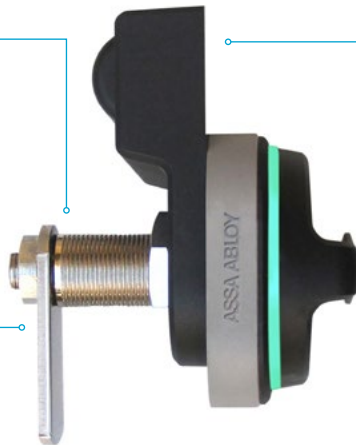

## Flexible

Four lock versions:  
Two lengths: Short and long cylinders to fit metal and wooden doors  
Two hole diameters: 19mm and 22mm