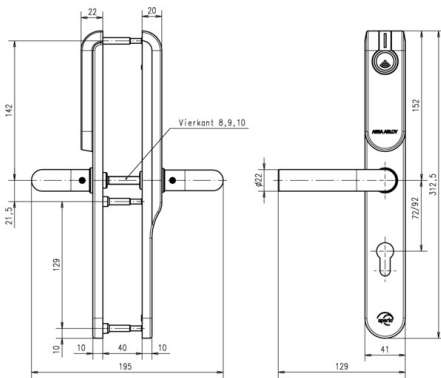

Premium escutcheon Outside Euro Profile / Inside blind

Product description

- Access decision is made by the AAperio® escutcheon based on access data on card - access data are written on card via EAC system updater
- Can be used with all European (DIN) mortise locks - in wooden, steel and tubular-frame doors
- Main electronics (RFID + radio + BLE) outside - security-relevant electronics inside
- Outside handle rotates freely - inside handle always engaged
- LED for status visualisation

Scope of delivery

- 1 escutcheon with battery (Lithium CR123A) and installation instructions
- Screws, drilling template and tool (for inserting cables)

Technical data - Premium escutcheonMIFARE™
CLASSIC / DESFire™**Approvals**

CE, EN179, EN1906, DIN18273

**Dimension**

312 x 41 x 10/20 mm (H x W x D)

Handle Version

U-Shape

Premium = Higher security version up to grade 3 (EN 1906) with approvals on fire (DIN18273), escape (EN179) route and security

Surface

Stainless steel brushed (ST)

Distance

Distance 72 mm, 92 mm; Spindle 9 mm

Door leaf thickness

Door leaf between 40 and 100 mm thick, in 5 mm increments

Backset

> 40 mm