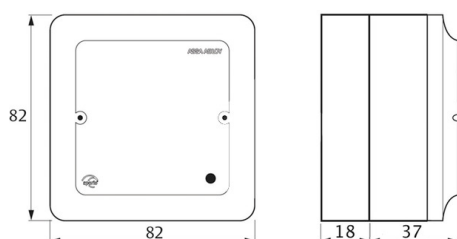

Aperio® AH20 Advanced Gen5 1 to 1 Communication Hub

Wiegand Interface (Advanced Wiegand) Communication Hub For indoor use

Product description

- For connection to EAC system via Wiegand interface
- Provides radio communication to the Aperio® door devices
- Integrated antenna with the option to mount an external antenna
- Encrypted radio communication
- For standard electrical installation boxes
- LED for status visualisation
- Built in tamper switch. Detection of removal from bracket
- Additional relay outputs: These relay outputs can be connected the to the controller. The messages are fixed as follows: DPS (Door Position), RX (Request to exit), Battery Alarm Output, Tamper Alarm Output, Lock Jammed

Scope of delivery

- 1 hub with installation instructions
- Fixing screws to mount hub to wall housing.
- Wall mount bracket

Technical data - Wiegand Interface (Advanced Wiegand) Communication Hub

	Approvals	CE, ETL, FCC, IC, C-Tick
	Safety and Emissions	IEC 62368-1:2014 EN 62368-1:2014 + A11:2017 UL/CSA 62368-1:2014 EN 301 489-1 V2.1.1 EN 301 489-17 V3.2.0 EN 300 328 V2.2.2 EN 50130-4:2011 + A1:2014 EN 62311 FCC 47CFR Part 15 subpart B and subpart C ISED RSS-247 and ICES-003 AS/NZS 4268
	Dimension	82 x 82 x 37 mm (H x W x D)
	Required power supply	8 - 24V,DC 2W
	Relay	30VDC/1A resistive load (Advanced Version only)
	Radio standard	IEEE 802.15.4 (2.4 GHz) - 16 channels (11-26)
	Encryption (radio communication)	AES 128 bits
	Receiver sensitivity	- 100dBm
	Wireless operating range	Typical range of 25m depending on building environments
	Internal antenna	2 cross polarized dipoles
	External antenna	One reverse polarity SMA external antenna connector. AH20/30 is certified to be used with ASSA ABLOY external antenna AH-ANTENNA-1. If other external antenna is used it must be of same type (dipole) and not have larger antenna gain than 3.6 dBi.
	Class of protection	IP 20
	Operating temperature range	5°C to 35°C
	Relative humidity	< 95% (non-condensing)