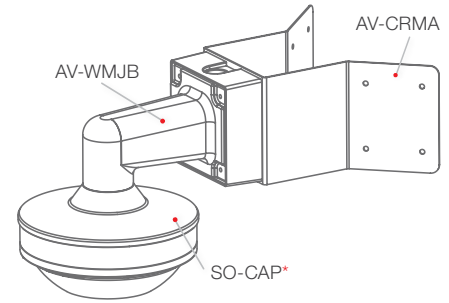

# Standard Dome Accessories

Accessories for Indoor/Outdoor Ceiling, Wall, Pole and Corner Mounting Solutions

**Ceiling Mount Configuration**

**Wall Mount Configuration with Pole Mount Adapter**

**Wall Mount Configuration**

**Wall Mount Configuration with Corner Mount Adapter**

Cap Options:

Compatible Cameras:

\* Can be switched with SO3-CAP, SV-CAP or MD-CAP