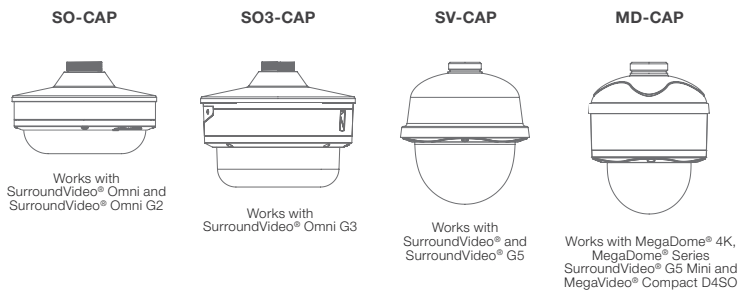

Cap Options: