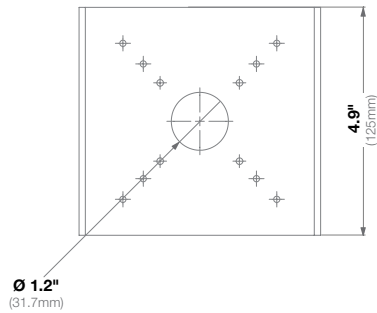

AV-PMA

Pole Mount Adapter

Features:

- Easy Installation and Superior Design
- Heavy Duty Enclosure Protection for Applications in Harsh Environments
- Die-Cast Aluminum is Resistant to Impact and Salt Damage

Compatibility Works with AV-WMJJB, AV-SWMJB, MDD-WMT, MCD-WMT, and AV-JBA

Mechanical	Casing	Die-Cast Aluminum
		IP66 Weather Proof Standard
		IK-10 Impact-Resistant
	Color	Ivory (Pantone® Cool Gray 1C)
	Dimensions	5.01" W (127.32mm) x 4.92" H (125mm)
	Weight	w/o Camera 0.32lbs (0.15kg)