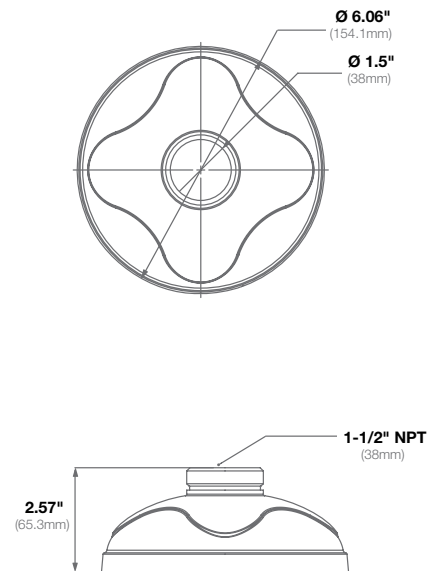

|                   |                   |                                    |
|-------------------|-------------------|------------------------------------|
| <b>Mechanical</b> | <b>Casing</b>     | Die-Cast Aluminum                  |
|                   |                   | IP66 Weather Proof Standard        |
|                   |                   | IK-10 Impact-Resistant             |
|                   | <b>Color</b>      | Ivory (Pantone® Cool Gray 1C)      |
|                   | <b>Dimensions</b> | Ø 7.4" (189mm) x 4.33" H (110mm)   |
|                   | <b>Weight</b>     | <b>w/o Camera</b> 1.47lbs (0.69kg) |

|                   |                   |                                      |
|-------------------|-------------------|--------------------------------------|
| <b>Mechanical</b> | <b>Casing</b>     | Die-Cast Aluminum                    |
|                   |                   | IP66 Weather Proof Standard          |
|                   |                   | IK-10 Impact-Resistant               |
|                   | <b>Color</b>      | Ivory (Pantone® Cool Gray 1C)        |
|                   | <b>Dimensions</b> | Ø 6.06" (154.1mm) x 2.57" H (65.3mm) |
|                   | <b>Weight</b>     | <b>w/o Camera</b> 1.02lbs (0.465kg)  |