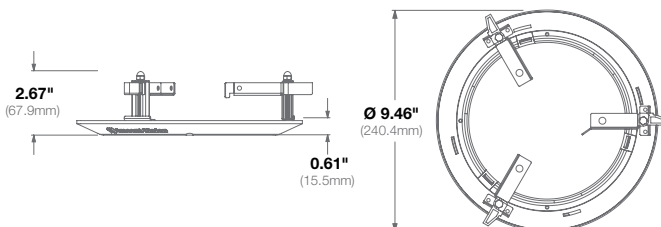

### SO-FMA

Flush Mount Adapter

**Features:**

- Easy Installation and Superior Design
- Low Profile Installation

**Compatibility** Works with SurroundVideo® Omni and SurroundVideo® Omni G2

|                   |                   |                                      |
|-------------------|-------------------|--------------------------------------|
| <b>Mechanical</b> | <b>Casing</b>     | Aluminum and Plastic                 |
|                   | <b>Color</b>      | Ivory (Pantone® Cool Gray 1C)        |
|                   | <b>Dimensions</b> | Ø 9.46" (240.3mm) x 2.67" H (67.9mm) |
|                   | <b>Weight</b>     | <b>w/o Camera</b> 1.15lbs (0.52kg)   |