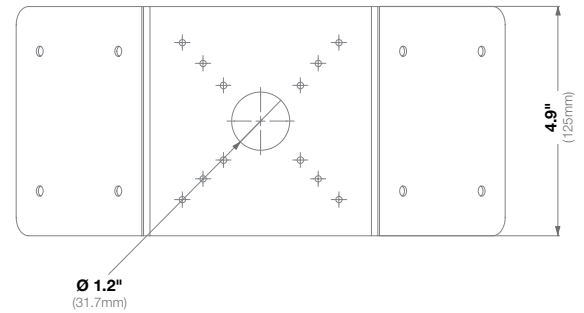

|                   |                   |                                      |
|-------------------|-------------------|--------------------------------------|
| <b>Mechanical</b> | <b>Casing</b>     | Die-Cast Aluminum                    |
|                   |                   | IP66 Weather Proof Standard          |
|                   |                   | IK-10 Impact-Resistant               |
|                   | <b>Color</b>      | Ivory (Pantone® Cool Gray 1C)        |
|                   | <b>Dimensions</b> | 5.01" W (127.32mm) x 4.92" H (125mm) |
|                   | <b>Weight</b>     | <b>w/o Camera</b> 0.32lbs (0.15kg)   |

|                   |                   |                                       |
|-------------------|-------------------|---------------------------------------|
| <b>Mechanical</b> | <b>Casing</b>     | Die-Cast Aluminum                     |
|                   |                   | IP66 Weather Proof Standard           |
|                   |                   | IK-10 Impact-Resistant                |
|                   | <b>Color</b>      | Ivory (Pantone® Cool Gray 1C)         |
|                   | <b>Dimensions</b> | 13.04" W (331.25mm) x 4.92" H (125mm) |
|                   | <b>Weight</b>     | <b>w/o Camera</b> 0.59lbs (0.27kg)    |