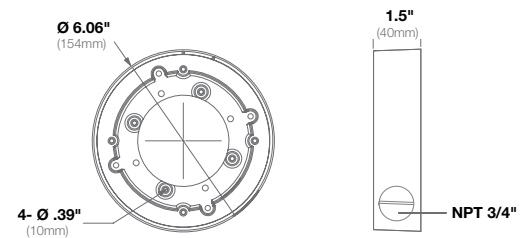

|                   |                   |  |
|-------------------|-------------------|--|
| <b>Mechanical</b> | <b>Casing</b>     | Die-Cast Aluminum                                  |
|                   |                   | IP66 Weather Proof Standard                        |
|                   |                   | IK-10 Impact-Resistant                             |
|                   | <b>Color</b>      | Ivory (Pantone® Cool Gray 1C)                      |
|                   | <b>Dimensions</b> | 4.7" L (120mm) x 4.7" W (120mm) x 1.89" H (48.1mm) |
| <b>Weight</b>     | <b>w/o Camera</b> | 1.3lbs (0.63kg)                                    |

|                   |                   |                                 |
|-------------------|-------------------|---------------------------------|
| <b>Mechanical</b> | <b>Casing</b>     | Die-Cast Aluminum               |
|                   |                   | IP66 Weather Proof Standard     |
|                   |                   | IK-10 Impact-Resistant          |
|                   | <b>Color</b>      | Ivory (Pantone® Cool Gray 1C)   |
|                   | <b>Dimensions</b> | Ø 6.06" (154mm) x 1.5" H (40mm) |
| <b>Weight</b>     | <b>w/o Camera</b> | 1lbs (0.45kg)                   |