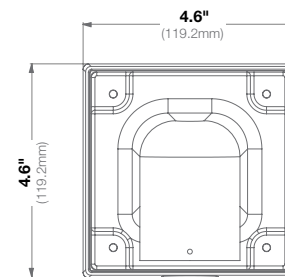

|                   |                   |   |
|-------------------|-------------------|---|
| <b>Mechanical</b> | <b>Casing</b>     | Die-Cast Aluminum                       |
|                   |                   | IP66 Weather Proof Standard             |
|                   |                   | IK-10 Impact-Resistant                  |
|                   | <b>Color</b>      | Ivory (Pantone® Cool Gray 1C)           |
|                   | <b>Dimensions</b> | 5.87" H (149.31mm) x 4.69" W (119.20mm) |
| <b>Weight</b>     | <b>w/o Camera</b> | 2.12lbs (0.96kg)                        |

|                   |                   |   |
|-------------------|-------------------|---|
| <b>Mechanical</b> | <b>Casing</b>     | Die-Cast Aluminum                       |
|                   |                   | IP66 Weather Proof Standard             |
|                   |                   | IK-10 Impact-Resistant                  |
|                   | <b>Color</b>      | Ivory (Pantone® Cool Gray 1C)           |
|                   | <b>Dimensions</b> | 7.68" L (195.05mm) x 4.69" W (119.20mm) |
| <b>Weight</b>     | <b>w/o Camera</b> | 2.49lbs (1.13kg)                        |