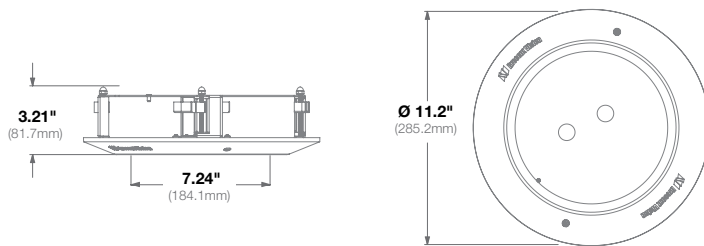

### SO3-FMA

Flush Mount Adapter

**Features:**

- Easy Installation and Superior Design
- Low Profile Installation

**Compatibility** Works with SurroundVideo® Omni G3

|                   |                   |                                      |
|-------------------|-------------------|--------------------------------------|
| <b>Mechanical</b> | <b>Casing</b>     | Aluminum and Plastic                 |
|                   | <b>Color</b>      | Ivory (Pantone® Cool Gray 1C)        |
|                   | <b>Dimensions</b> | Ø 11.2" (285.2mm) x 3.21" H (81.7mm) |
|                   | <b>Weight</b>     | <b>w/o Camera</b> 2.43lbs (1.1kg)    |