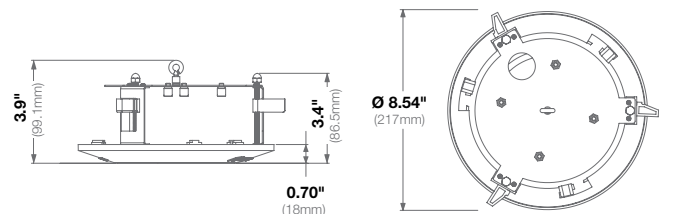

|                   |                   |                                   |
|-------------------|-------------------|-----------------------------------|
| <b>Mechanical</b> | <b>Casing</b>     | Aluminum and Plastic              |
|                   | <b>Color</b>      | Ivory (Pantone® Cool Gray 1C)     |
|                   | <b>Dimensions</b> | Ø 8.54" (217mm) x 3.9" H (99.1mm) |
|                   | <b>Weight</b>     | <b>w/o Camera</b> 1.10lb (0.5kg)  |