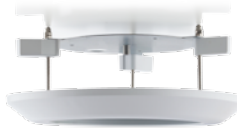

SV-FMA

Flush Mount Adapter