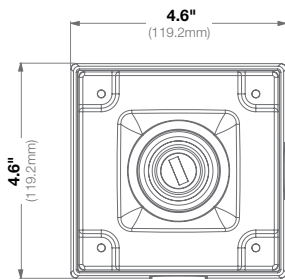

|                   |                   |   |
|-------------------|-------------------|---|
| <b>Mechanical</b> | <b>Casing</b>     | Die-Cast Aluminum                               |
|                   |                   | IP66 Weather Proof Standard                     |
|                   |                   | IK-10 Impact-Resistant                          |
|                   | <b>Color</b>      | Ivory (Pantone Cool Gray 1C)                    |
|                   | <b>Dimensions</b> | 4.7" L (120mm) x 0.15" W (4mm) x 4.7" H (120mm) |
|                   | <b>Weight</b>     | w/o Camera 0.33lbs (0.13kg)                     |

|                   |                   |   |
|-------------------|-------------------|---|
| <b>Mechanical</b> | <b>Casing</b>     | Die-Cast Aluminum                       |
|                   |                   | IP66 Weather Proof Standard             |
|                   |                   | IK-10 Impact-Resistant                  |
|                   | <b>Color</b>      | Ivory (Pantone® Cool Gray 1C)           |
|                   | <b>Dimensions</b> | 5.87" H (149.31mm) x 4.69" W (119.20mm) |
| <b>Weight</b>     | <b>w/o Camera</b> | 2.12lbs (0.96kg)                        |