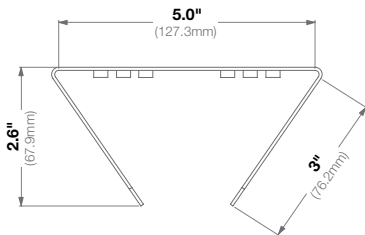

|                   |                   |   |
|-------------------|-------------------|---|
| <b>Mechanical</b> | <b>Casing</b>     | Die-Cast Aluminum                       |
|                   |                   | IP66 Weather Proof Standard             |
|                   |                   | IK-10 Impact-Resistant                  |
|                   | <b>Color</b>      | Ivory (Pantone® Cool Gray 1C)           |
|                   | <b>Dimensions</b> | 7.68" L (195.05mm) x 4.69" W (119.20mm) |
| <b>Weight</b>     | <b>w/o Camera</b> | 2.49lbs (1.13kg)                        |

|                   |                   |                                      |
|-------------------|-------------------|--------------------------------------|
| <b>Mechanical</b> | <b>Casing</b>     | Die-Cast Aluminum                    |
|                   |                   | IP66 Weather Proof Standard          |
|                   |                   | IK-10 Impact-Resistant               |
|                   | <b>Color</b>      | Ivory (Pantone® Cool Gray 1C)        |
|                   | <b>Dimensions</b> | 5.01" W (127.32mm) x 4.92" H (125mm) |
|                   | <b>Weight</b>     | <b>w/o Camera</b> 0.32lbs (0.15kg)   |