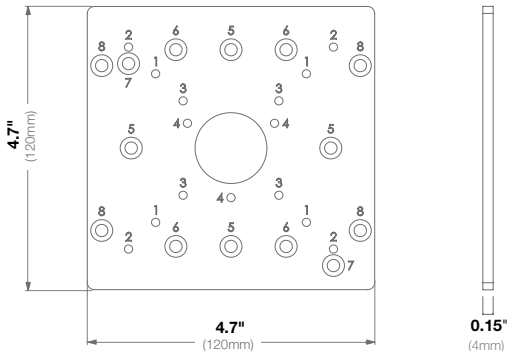

|                   |                   |   |
|-------------------|-------------------|---|
| <b>Mechanical</b> | <b>Casing</b>     | Die-Cast Aluminum                               |
|                   |                   | IP66 Weather Proof Standard                     |
|                   |                   | IK-10 Impact-Resistant                          |
|                   | <b>Color</b>      | Ivory (Pantone Cool Gray 1C)                    |
|                   | <b>Dimensions</b> | 4.7" L (120mm) x 0.15" W (4mm) x 4.7" H (120mm) |
|                   | <b>Weight</b>     | w/o Camera 0.33lbs (0.13kg)                     |