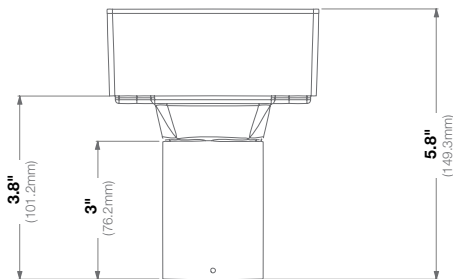

|                   |                   |   |
|-------------------|-------------------|---|
| <b>Mechanical</b> | <b>Casing</b>     | Die-Cast Aluminum                               |
|                   |                   | IP66 Weather Proof Standard                     |
|                   |                   | IK-10 Impact-Resistant                          |
|                   | <b>Color</b>      | Ivory (Pantone Cool Gray 1C)                    |
|                   | <b>Dimensions</b> | 4.7" L (120mm) x 0.15" W (4mm) x 4.7" H (120mm) |
|                   | <b>Weight</b>     | w/o Camera 0.33lbs (0.13kg)                     |

|                   |                   |   |
|-------------------|-------------------|---|
| <b>Mechanical</b> | <b>Casing</b>     | Die-Cast Aluminum                       |
|                   |                   | IP66 Weather Proof Standard             |
|                   |                   | IK-10 Impact-Resistant                  |
|                   | <b>Color</b>      | Ivory (Pantone® Cool Gray 1C)           |
|                   | <b>Dimensions</b> | 5.87" H (149.31mm) x 4.69" W (119.20mm) |
| <b>Weight</b>     | <b>w/o Camera</b> | 2.12lbs (0.96kg)                        |