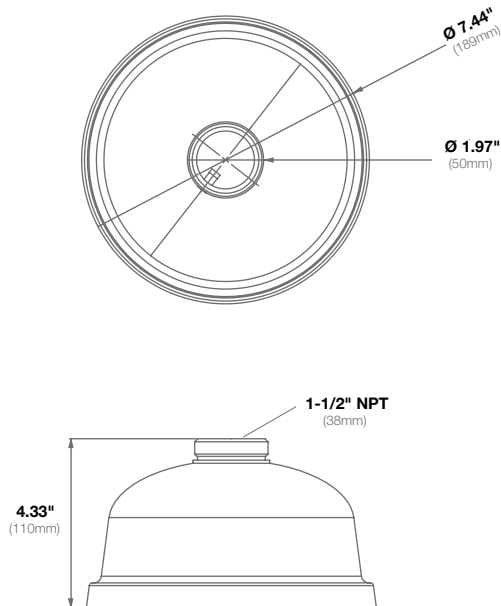

|                   |                                    |                               |
|-------------------|------------------------------------|-------------------------------|
| <b>Mechanical</b> | <b>Casing</b>                      | Die-Cast Aluminum             |
|                   |                                    | IP66 Weather Proof Standard   |
|                   |                                    | IK-10 Impact-Resistant        |
|                   | <b>Color</b>                       | Ivory (Pantone® Cool Gray 1C) |
| <b>Dimensions</b> | Ø 7.87" (200mm) x 1.6" H (40.79mm) |                               |
| <b>Weight</b>     | <b>w/o Camera</b>                  | 0.85lbs (0.39kg)              |

|                   |                   |                                    |
|-------------------|-------------------|------------------------------------|
| <b>Mechanical</b> | <b>Casing</b>     | Die-Cast Aluminum                  |
|                   |                   | IP66 Weather Proof Standard        |
|                   |                   | IK-10 Impact-Resistant             |
|                   | <b>Color</b>      | Ivory (Pantone® Cool Gray 1C)      |
|                   | <b>Dimensions</b> | Ø 7.4" (189mm) x 4.33" H (110mm)   |
|                   | <b>Weight</b>     | <b>w/o Camera</b> 1.47lbs (0.69kg) |