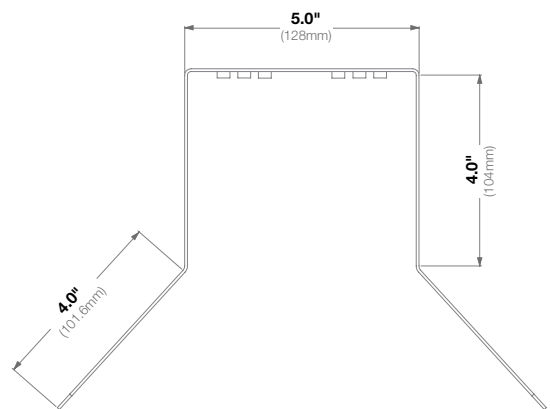

|                   |                   |   |
|-------------------|-------------------|---|
| <b>Mechanical</b> | <b>Casing</b>     | Die-Cast Aluminum                       |
|                   |                   | IP66 Weather Proof Standard             |
|                   |                   | IK-10 Impact-Resistant                  |
|                   | <b>Color</b>      | Ivory (Pantone® Cool Gray 1C)           |
|                   | <b>Dimensions</b> | 7.68" L (195.05mm) x 4.69" W (119.20mm) |
| <b>Weight</b>     | <b>w/o Camera</b> | 2.49lbs (1.13kg)                        |

|                   |                   |                                      |
|-------------------|-------------------|--------------------------------------|
| <b>Mechanical</b> | <b>Casing</b>     | Die-Cast Aluminum                    |
|                   |                   | IP66 Weather Proof Standard          |
|                   |                   | IK-10 Impact-Resistant               |
|                   | <b>Color</b>      | Ivory (Pantone® Cool Gray 1C)        |
|                   | <b>Dimensions</b> | 5.01" W (127.32mm) x 4.92" H (125mm) |
|                   | <b>Weight</b>     | <b>w/o Camera</b> 0.32lbs (0.15kg)   |

|                   |                   |                                       |
|-------------------|-------------------|---------------------------------------|
| <b>Mechanical</b> | <b>Casing</b>     | Die-Cast Aluminum                     |
|                   |                   | IP66 Weather Proof Standard           |
|                   |                   | IK-10 Impact-Resistant                |
|                   | <b>Color</b>      | Ivory (Pantone® Cool Gray 1C)         |
|                   | <b>Dimensions</b> | 13.04" W (331.25mm) x 4.92" H (125mm) |
|                   | <b>Weight</b>     | <b>w/o Camera</b> 0.59lbs (0.27kg)    |