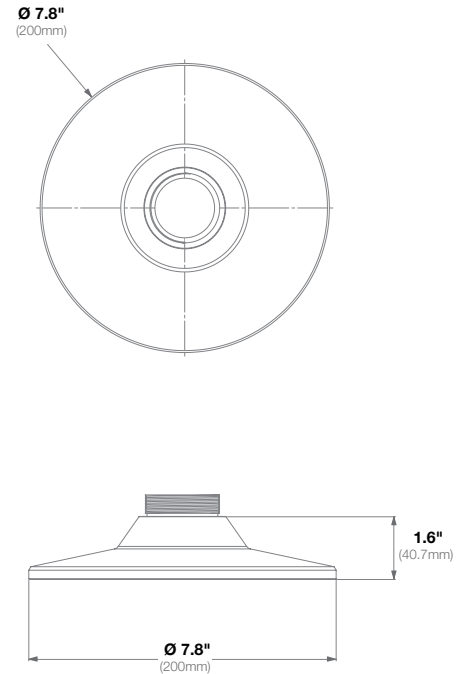

|                   |                                    |                               |
|-------------------|------------------------------------|-------------------------------|
| <b>Mechanical</b> | <b>Casing</b>                      | Die-Cast Aluminum             |
|                   |                                    | IP66 Weather Proof Standard   |
|                   |                                    | IK-10 Impact-Resistant        |
|                   | <b>Color</b>                       | Ivory (Pantone® Cool Gray 1C) |
| <b>Dimensions</b> | Ø 8.9" (227.4mm) x 1.8" H (46.5mm) |                               |
| <b>Weight</b>     | <b>w/o Camera</b>                  | 1.22lbs (0.55kg)              |

|                   |                                    |                               |
|-------------------|------------------------------------|-------------------------------|
| <b>Mechanical</b> | <b>Casing</b>                      | Die-Cast Aluminum             |
|                   |                                    | IP66 Weather Proof Standard   |
|                   |                                    | IK-10 Impact-Resistant        |
|                   | <b>Color</b>                       | Ivory (Pantone® Cool Gray 1C) |
| <b>Dimensions</b> | Ø 7.87" (200mm) x 1.6" H (40.79mm) |                               |
| <b>Weight</b>     | <b>w/o Camera</b>                  | 0.85lbs (0.39kg)              |