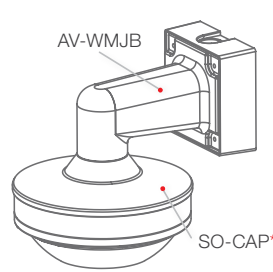

Wall Mount Configuration