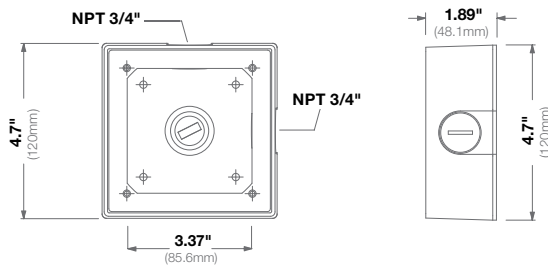

|                   |                   |                                   |
|-------------------|-------------------|-----------------------------------|
| <b>Mechanical</b> | <b>Casing</b>     | Aluminum and Plastic              |
|                   | <b>Color</b>      | Ivory (Pantone® Cool Gray 1C)     |
|                   | <b>Dimensions</b> | Ø 8.54" (217mm) x 3.9" H (99.1mm) |
|                   | <b>Weight</b>     | <b>w/o Camera</b> 1.10lb (0.5kg)  |

|                   |                   |  |
|-------------------|-------------------|--|
| <b>Mechanical</b> | <b>Casing</b>     | Die-Cast Aluminum                                  |
|                   |                   | IP66 Weather Proof Standard                        |
|                   |                   | IK-10 Impact-Resistant                             |
|                   | <b>Color</b>      | Ivory (Pantone® Cool Gray 1C)                      |
|                   | <b>Dimensions</b> | 4.7" L (120mm) x 4.7" W (120mm) x 1.89" H (48.1mm) |
| <b>Weight</b>     | <b>w/o Camera</b> | 1.3lbs (0.63kg)                                    |