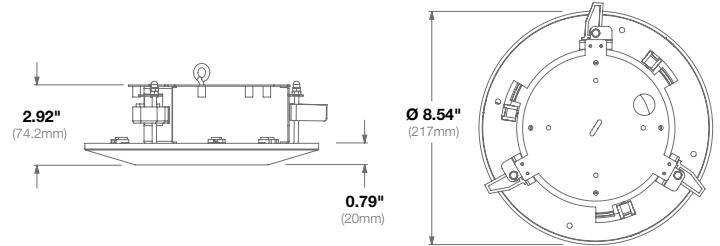

### SV-FMA

Flush Mount Adapter

**Features:**

- Easy Installation and Superior Design
- Low Profile Installation

**Compatibility** Works with SurroundVideo®\*\* and SurroundVideo® G5

|                   |                   |                                    |
|-------------------|-------------------|------------------------------------|
| <b>Mechanical</b> | <b>Casing</b>     | Aluminum and Plastic               |
|                   | <b>Color</b>      | Ivory (Pantone® Cool Gray 1C)      |
|                   | <b>Dimensions</b> | Ø 8.54" (217mm) x 2.92" H (74.2mm) |
|                   | <b>Weight</b>     | <b>w/o Camera</b> 1.3lbs (0.59kg)  |