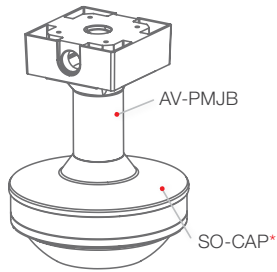

Ceiling Mount Configuration