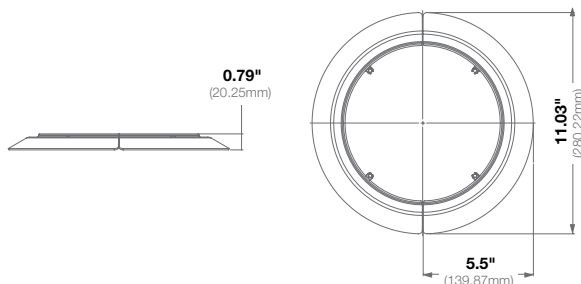

Features:

- Easy Installation and Superior Design
- Protects SurroundVideo Omni Series Sensors from Sun Glare

Compatibility	Works with SurroundVideo® Omni and SurroundVideo® Omni G2

Mechanical	Casing	Plastic	
	Color	Ivory (Pantone® Cool Gray 1C)	
	Dimensions	11.03" L (280.22mm) x 0.79" H (20.25mm)	
	Weight	w/o Camera	0.17lb (0.08kg)