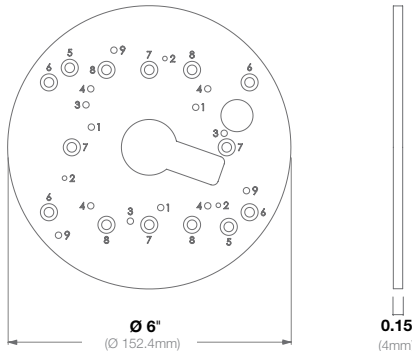

|                   |                   |                               |
|-------------------|-------------------|-------------------------------|
| <b>Mechanical</b> | <b>Casing</b>     | Die-Cast Aluminum             |
|                   |                   | IP66 Weather Proof Standard   |
|                   |                   | IK-10 Impact-Resistant        |
|                   | <b>Color</b>      | Ivory (Pantone Cool Gray 1C)  |
|                   | <b>Dimensions</b> | Ø6" (152.4mm) x 0.15" W (4mm) |
|                   | <b>Weight</b>     | w/o Camera 0.4lbs (0.18kg)    |