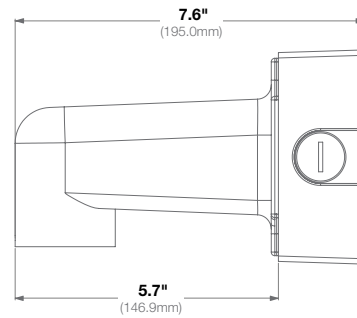

|                   |                   |   |
|-------------------|-------------------|---|
| <b>Mechanical</b> | <b>Casing</b>     | Die-Cast Aluminum                               |
|                   |                   | IP66 Weather Proof Standard                     |
|                   |                   | IK-10 Impact-Resistant                          |
|                   | <b>Color</b>      | Ivory (Pantone Cool Gray 1C)                    |
|                   | <b>Dimensions</b> | 4.7" L (120mm) x 0.15" W (4mm) x 4.7" H (120mm) |
|                   | <b>Weight</b>     | w/o Camera 0.33lbs (0.13kg)                     |

|                   |                   |   |
|-------------------|-------------------|---|
| <b>Mechanical</b> | <b>Casing</b>     | Die-Cast Aluminum                       |
|                   |                   | IP66 Weather Proof Standard             |
|                   |                   | IK-10 Impact-Resistant                  |
|                   | <b>Color</b>      | Ivory (Pantone® Cool Gray 1C)           |
|                   | <b>Dimensions</b> | 5.87" H (149.31mm) x 4.69" W (119.20mm) |
| <b>Weight</b>     | <b>w/o Camera</b> | 2.12lbs (0.96kg)                        |

|                   |                   |   |
|-------------------|-------------------|---|
| <b>Mechanical</b> | <b>Casing</b>     | Die-Cast Aluminum                       |
|                   |                   | IP66 Weather Proof Standard             |
|                   |                   | IK-10 Impact-Resistant                  |
|                   | <b>Color</b>      | Ivory (Pantone® Cool Gray 1C)           |
|                   | <b>Dimensions</b> | 7.68" L (195.05mm) x 4.69" W (119.20mm) |
| <b>Weight</b>     | <b>w/o Camera</b> | 2.49lbs (1.13kg)                        |