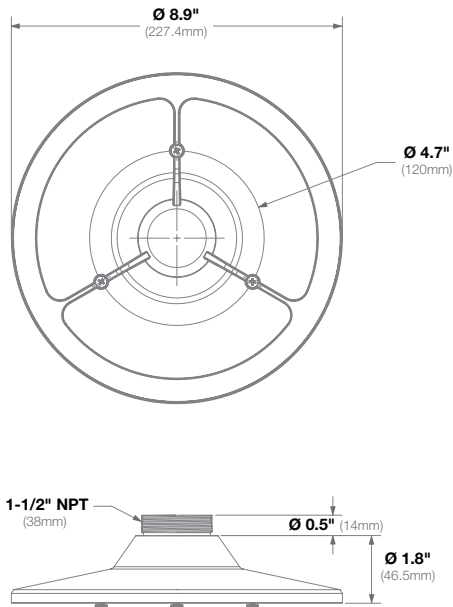

|                   |                   |                                       |
|-------------------|-------------------|---------------------------------------|
| <b>Mechanical</b> | <b>Casing</b>     | Die-Cast Aluminum                     |
|                   |                   | IP66 Weather Proof Standard           |
|                   |                   | IK-10 Impact-Resistant                |
|                   | <b>Color</b>      | Ivory (Pantone® Cool Gray 1C)         |
|                   | <b>Dimensions</b> | 13.04" W (331.25mm) x 4.92" H (125mm) |
|                   | <b>Weight</b>     | <b>w/o Camera</b> 0.59lbs (0.27kg)    |

|                   |                                    |                               |
|-------------------|------------------------------------|-------------------------------|
| <b>Mechanical</b> | <b>Casing</b>                      | Die-Cast Aluminum             |
|                   |                                    | IP66 Weather Proof Standard   |
|                   |                                    | IK-10 Impact-Resistant        |
|                   | <b>Color</b>                       | Ivory (Pantone® Cool Gray 1C) |
| <b>Dimensions</b> | Ø 8.9" (227.4mm) x 1.8" H (46.5mm) |                               |
| <b>Weight</b>     | <b>w/o Camera</b>                  | 1.22lbs (0.55kg)              |