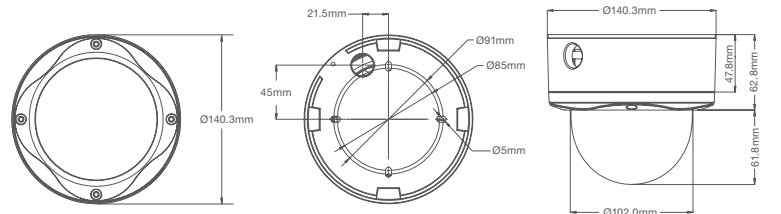

All-in-One Solution

D4S Mechanical

Casing	Acrylonitrile Butadiene Styrene (ABS) Plastic Housing	
	Acrylic (PMMA) Dome	
Total Unit Dimensions	Unit	Ø 4.7" (118.5mm) x 3.8" H (95.4mm)
	Packaged	6.5" W (165mm) x 6.5" L (165mm) x 5.8" H (147mm)
Weight	Unit	0.47 lbs (0.215kg) w/o camera 0.98 lbs (0.445kg) w/ camera
	Packaged	1.4 lbs (0.635kg)

D4SO Mechanical

Casing	Die-cast aluminum chassis	
	Polycarbonate Dome	
Total Unit Dimensions	Unit	Ø 5.5" (140.3mm) x 4.9" H (124.6mm)
	Packaged	8" W (203mm) x 7.5" L (190mm) x 6" H (152mm)
Weight	Unit	2.0 lbs (0.91kg) w/o camera 2.4 lbs (1.09kg) w/ camera
	Packaged	3.1 lbs (1.406kg)