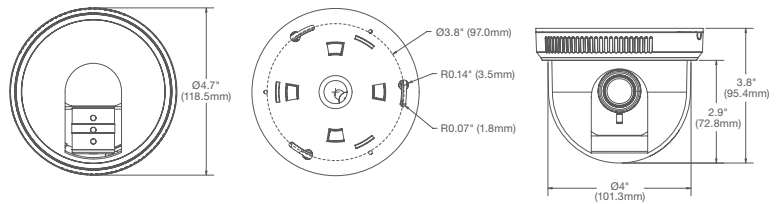

All-in-One Solution

D4S Mechanical

Casing	Acrylonitrile Butadiene Styrene (ABS) Plastic Housing	
	Acrylic (PMMA) Dome	
Total Unit Dimensions	Unit	Ø 4.7" (118.5mm) x 3.8" H (95.4mm)
	Packaged	6.5" W (165mm) x 6.5" L (165mm) x 5.8" H (147mm)
Weight	Unit	0.47 lbs (0.215kg) w/o camera 0.98 lbs (0.445kg) w/ camera
	Packaged	1.4 lbs (0.635kg)

D4SO Mechanical

Casing	Die-cast aluminum chassis	
	Polycarbonate Dome	
Total Unit Dimensions	Unit	Ø 5.5" (140.3mm) x 4.9" H (124.6mm)
	Packaged	8" W (203mm) x 7.5" L (190mm) x 6" H (152mm)
Weight	Unit	2.0 lbs (0.91kg) w/o camera 2.4 lbs (1.09kg) w/ camera
	Packaged	3.1 lbs (1.406kg)