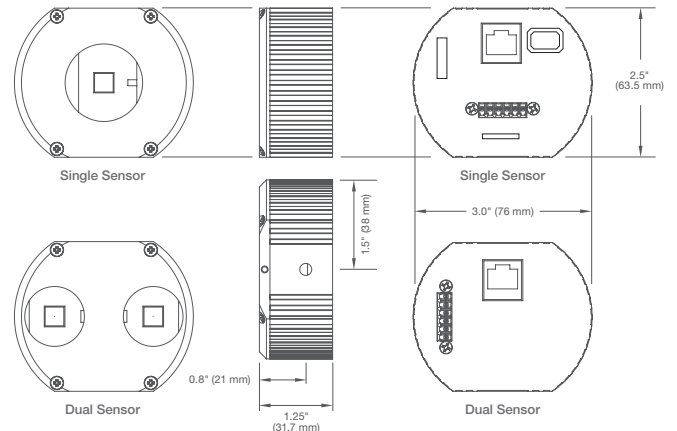

Compliance	Industry Standard	ONVIF Profile S and PSIA Conformant
	Listings	UL (CB)
	FCC Compliance	47 CFR 15 Class A
	Environmental	RoHS, REACH, WEEE
	Markings	(CE) EN55022 Class A, EN55024, EN61000-3-2, EN61000-3-3, EN60950-1

Electrical	Input/Output	General purpose opto-coupled
	Power Over Ethernet	PoE 802.3af, Class 3
	Auxiliary Power	12-48V DC, 24V AC (AV3236 is PoE only)
	Power Consumption	4.5 Watts DC Power

Environmental	Operating temperature	-5°C (23°F) to +45°C (113°F) -5°C (23°F) to +40°C (104°F) (in Dome4 housings)
	Humidity	0% to 90% (non-condensing)
	Stable image temperature	0°C (32°F) to +50°C (122°F)
	Storage temperature	-20°C (-4°F) to +60°C (140°F)

Mechanical	Casing	Die-cast aluminum chassis C/CS lens mount
	Total Unit Dimensions	Unit 3" W (76mm) x 1.25" D (31.7mm) x 2.5" H (63.5mm) (w/o lens)
		Packaged 4" W (102mm) x 4" L (102mm) x 3.7" H (94mm)
	Weight	Unit 5.8oz (164 grams) w/o lens
Packaged 0.7 lbs (0.318kg)		

Accessories	D4S*	Indoor 4" Surface Dome
	D4F*	Indoor 4" In-Ceiling Dome
	D4SO*	Outdoor 4" Dome
	DOME4-I	Indoor 4" Dome
	DOME4-O	Outdoor 4" Dome
	DOME5-I*	Recessed 5" Dome
	HSG2	Outdoor PoE Housing

* Not compatible with Dual Sensor model