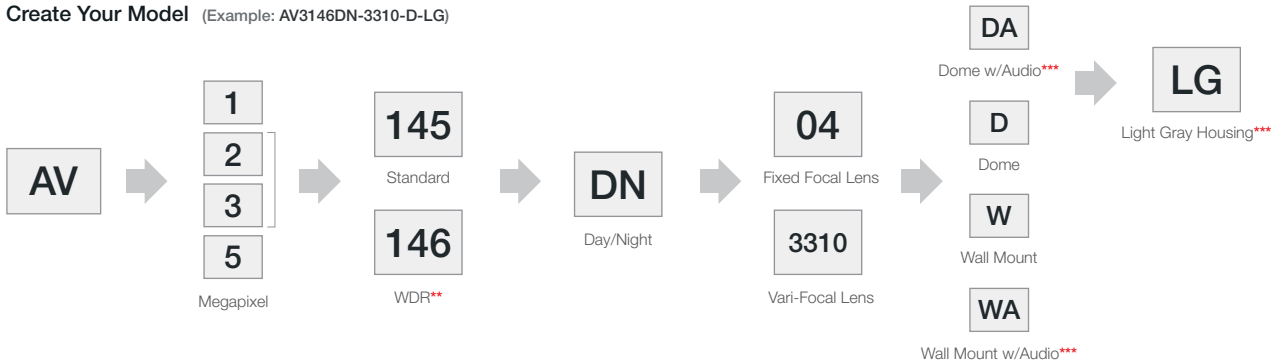

Model Specific Features

AV1145DN	1.3MP Effective	42fps	-	-	-
AV2145DN	1080p	31fps	-	Casino™ Mode	-
AV2146DN	1080p Effective	30fps	WDR	-	-
AV3145DN	3MP Effective	21fps	-	-	Binning
AV3146DN	3MP	21fps	WDR	-	Binning
AV5145DN	5MP	14fps	-	-	Binning

Build-to-Order Options

-W	Wall Mount Model
-D	Dome or Recessed Dome Model
-3310	3.3mm–10mm Vari-Focal Lens
-04	4mm Fixed Focal Lens
-A	Audio
-LG	Light Gray

Ex: AV3145DN-3310-DA-LG
Light Gray 3MP MegaBall® Dome version with 3.3-10mm Lens and Audio

Create Your Model (Example: AV3146DN-3310-D-LG)

*All WDR models have Day/Night functionality
**WDR for 2MP (1080p) and 3MP models only
***Audio and Light Gray dome housing only available in some configurations

Camera Imaging Specifications

Model		AV1145	AV2145	AV2146	AV3145	AV3146	AV5145
Image Sensor (CMOS)		1.3MP Effective	2.07MP (1080p)	2.07MP (1080p) Effective	3MP Effective	3MP	5MP
Optical Format		1/2.7*	1/2.7*	1/3.2*	1/2.5*	1/3.2*	1/2.5*
Pixel Pitch		3µm	3µm	2.2µm	2.2µm	2.2µm	2.2µm
Minimum Illumination	Color (day mode)	0.1 Lux	0.1 Lux	0.3 Lux	0.3 Lux	0.3 Lux	0.3 Lux
	Color Binning (day mode)	-	-	-	0.15 Lux	0.15 Lux	0.15 Lux
	B/W (night mode)	0 Lux, IR sensitive	0 Lux, IR sensitive	0 Lux, IR sensitive	0 Lux, IR sensitive	0 Lux, IR sensitive	0 Lux, IR sensitive
Full FOV Resolution		1280 H x 1024 V	1920 H x 1080 V	1920 H x 1080 V	2048 H x 1536 V	2048 H x 1536 V	2592 H x 1944 V
1/4 Resolution		640 H x 512 V	960 H x 540 V	960 H x 540 V	1024 H x 768 V	1024 H x 768 V	1296 H x 972 V
Dynamic Range		69dB	69dB	WDR up to 100dB	70.1dB	WDR up to 100dB	70.1dB
Frame Rates	At Max Res.	42fps (1280 x 1024)	31fps (1920 x 1080)	30fps (1920 x 1080)	21fps (2048 x 1536)	21fps (2048 x 1536)	14fps (2592 x 1944)
	Cropped	-	42fps (1280 x 1024)	41fps (1280 x 1024)	29fps (1920 x 1080) 41fps (1280 x 1024)	30fps (1920 x 1080) 41fps (1280 x 1024)	21fps (2048 x 1536) 29fps (1920 x 1080) 41fps (1280 x 1024)
	Binning Mode	-	-	-	46fps (1024 x 768) 64fps (960 x 540)	21fps (1024 x 768) 27fps (800 x 600) 31fps (960 x 540) 32fps (640 x 512)	34fps (1296 x 972) 46fps (1024 x 768) 64fps (960 x 540)
Lens H-FOV	4mm, 1/2.5", F1.6 (- 04 version)	55°	82°	63°	71°	68°	90°
	3.3-10mm, 1/2.5", F1.6 (- 3310 version)	62°-24°	93°-36°	68°-26°	73°-28°	72°-28°	92°-36°