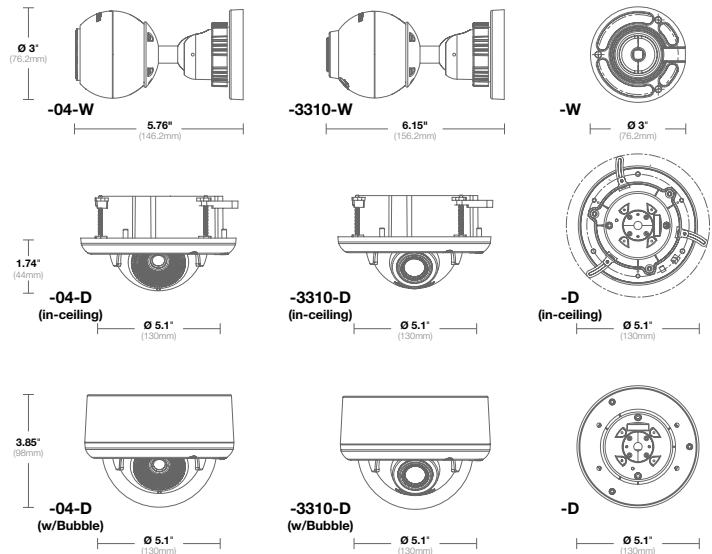

Environmental	Operating temperature	-5°C (-23°F) to +50°C (122°F)
	Humidity	0% to 90% (non-condensing)
	Stable image temperature	0°C (32°F) to +50°C (122°F)
	Storage temperature	-20°C (-4°F) to +60°C (140°F)

General Electrical	Digital Input	General purpose opto-coupled	
	Digital Output	General purpose opto-coupled (non -A)	
	Power Over Ethernet	PoE 802.3af, Class 2	
	Auxiliary Power	12-48V DC, 24V AC	
	Max Power Consumption	AV1145 / AV2145	5.0 Watts DC Power
	AV3145 / AV5145	5.3 Watts DC Power	
	AV2146 / AV3146	6.0 Watts DC Power	

Audio Electrical (-A models only)	Streaming	Two-way
	Compression	G.711 PCM 8 kHz
	Input/Output	Integrated microphone / line output

Mechanical	Casing	-W	Die-cast aluminum 3" metal ball and mount
		-D	Plastic surface/in-ceiling dome w/ Acrylic bubble
Lens		-3310	External lens adjustment for zoom, focus and iris
		-04	External lens adjustment for focus
Gimbal	Easy 3-axis camera adjustment w/360° pan, 90° tilt and 360° z-axis		
Dimensions	-04-W	Ø 3" (76.2mm) x 5.76" H (146.2mm)	
	-3310-W	Ø 3" (76.2mm) x 6.15" H (156.2mm)	
	-D (in-ceiling)	Ø 5.1" (130mm) x 1.74" H (44mm)	
	-D (surface mount w/ bubble)	Ø 5.1" (130mm) x 3.85" H (98mm)	
Weight		Camera Unit	Packaged
	-W	1.2lbs (0.54kg)	2.0lbs (0.9kg)
	-D	1.2lbs (0.54kg)	1.9lbs (0.86kg)
Dome Color	-LG	Light Gray Dome	

Accessories	D4S-WMT-B	Black wall mount with 3/4" NPT standard
	D4S-CMT-B	Black ceiling mount with 3/4" NPT standard
	D4S-WMT	Wall mount with 3/4" NPT standard
	D4S-CMT	Ceiling mount with 3/4" NPT standard
	SV-EBA	Electrical box adapter
	SV-JBA	Junction box adapter