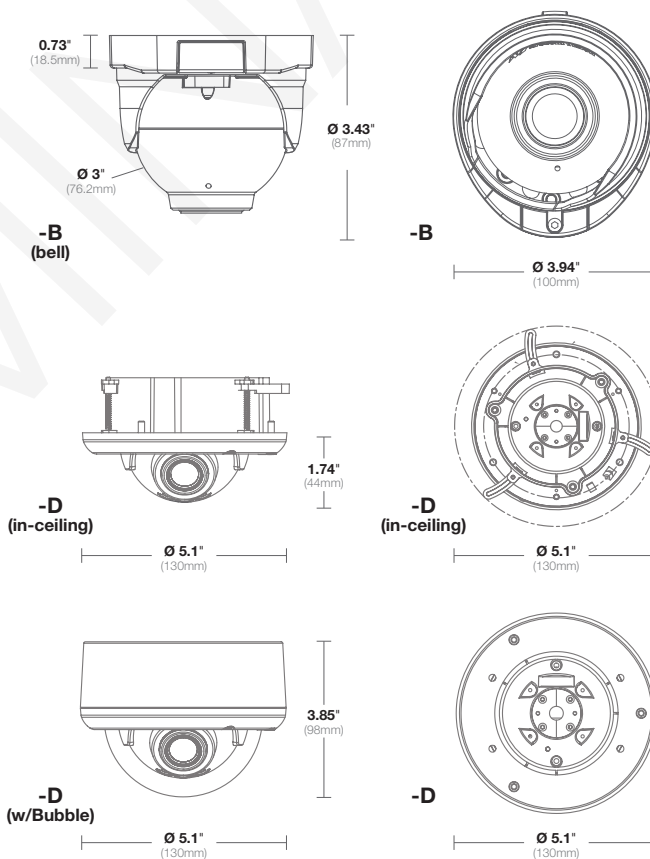

IR Illuminator (PMIR Models)

LEDs	12 pcs 850nm Adjustable LEDs with Adjustable IR
Projection Distance	50ft (15m) max
Projection Angle	60° and 80°

Audio Electrical (-A models only)

Streaming	Two-way
Compression	G.711 PCM 8 kHz
Input/Output	Integrated microphone / line output

Scaling Resolution Chart

Scaled Resolution	H	V	Pixel Count
720p	1280	720	921600
XVGA	1024	768	786432
DVGA (16:9)	1136	640	727040
DVGA (3:2)	960	640	614400
SVGA	800	600	480000
D1 (PAL)	720	576	414720
4CIF (PAL)	704	576	405504
D1 (NTSC)	720	480	345600
4CIF (NTSC)	704	480	337920
VGA	640	480	307200
2CIF (PAL)	704	288	202752
HVGA (4:3)	480	360	172800
2CIF (NTSC)	704	240	168960
HVGA (8:3)	640	240	153600
HVGA (3:2)	480	320	153600
HVGA (16:9)	480	272	130560
CIF (PAL)	352	288	101376
CIF (NTSC)	352	240	84480
QVGA (SIF)	320	240	76800
QCIF (PAL)	176	144	25344
QCIF (NTSC)	176	120	21120
SQCIF	128	96	12288

Mechanical

Casing	-B	Surface mount with die-cast aluminum housing	
	-D	Plastic surface/in-ceiling dome with acrylic bubble	
Gimbal	Easy 3-axis camera adjustment with 360° pan, 90° tilt and 360° z-axis		
Dimensions <i>(See Dimensions)</i>	-B (bell)	Ø 3.93" (100mm) x 3.24" H (87mm)	
	-D (in-ceiling)	Ø 5.1" (130mm) x 1.74" H (44mm)	
	-D (surface w/ bubble)	Ø 5.1" (130mm) x 3.85" H (98mm)	
Weight		Camera Unit	Packaged
	-B	1.2lbs (0.54kg)	1.6lbs (0.7kg)
	-D	1.2lbs (0.54kg)	1.9lbs (0.86kg)
Dome Color	Light Gray Dome		

Dimensions

Optional Compatible Accessories

-B	MB2-JBA	Light gray junction box adapter for MegaBall G2 Bell Mount
-D	AV-EBA	Light gray electrical box adapter
	AV-JBA	Light gray junction box adapter
	AV-SPMJB	Light gray ceiling mount with 3/4" NPT standard
	AV-SWMJB	Light gray wall mount with 3/4" NPT standard