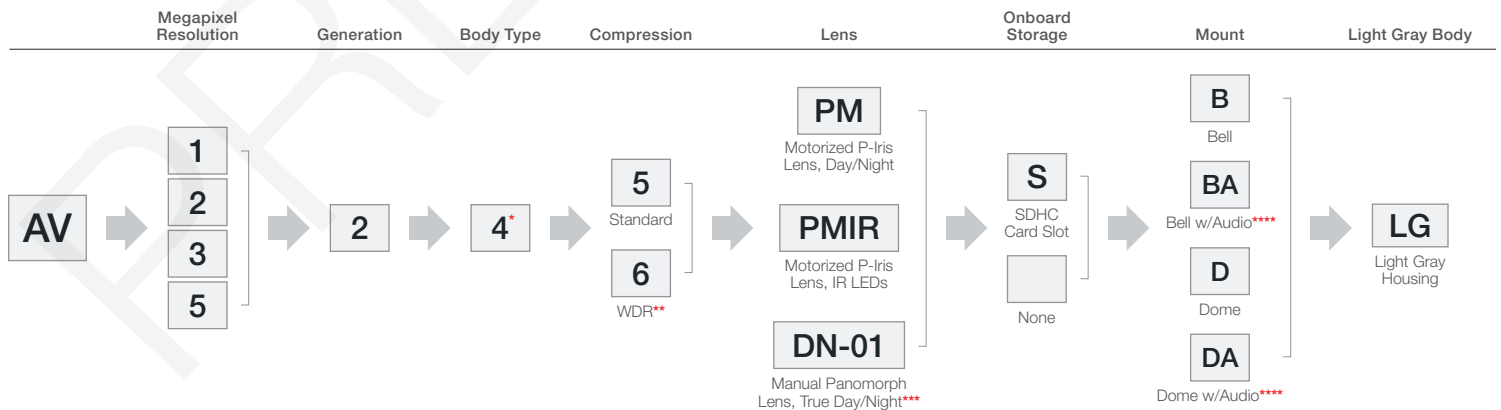

Build-to-Order Options

| | |
|------|---|
| -A | Audio |
| -B | Bell Mount |
| -D | Dome or Recessed Dome Model |
| -LG | Light Gray Dome |
| PM | Remote Zoom, Remote Focus, P-iris, True Day/Night |
| PMIR | Wide Angle Lens w/ Remote Focus/Zoom, P-Iris, True Day/Night, IR LEDs |
| -S | SDHC Card Slot, CorridorView™ w/ 90° Image Flip, Non-Integer Scaling |
| -01 | Manual Panomorph Lens, True Day/Night |

Model Numbers

| | | |
|--------------|-------------------|-----------|
| 1.2MP | AV1245PMIR-SB-LG | STELLAR |
| 1080p | AV2245PM-D-LG | |
| | AV2245PM-B-LG | |
| | AV2245PMIR-SB-LG | |
| | AV2245PMIR-SBA-LG | |
| | AV2246PM-D-LG | WDR |
| | AV2246PM-B-LG | WDR |
| | AV2246PMIR-SB-LG | WDR |
| 3MP | AV3245PM-D-LG | |
| | AV3245PM-B-LG | |
| | AV3245PMIR-SB | |
| | AV3246PM-D-LG | WDR |
| | AV3246PM-B-LG | WDR |
| | AV3246PMIR-SB-LG | WDR |
| | AV3246PMIR-SBA-LG | WDR |
| 5MP | AV5245PM-D-LG | |
| | AV5245PM-B-LG | |
| | AV5245PMIR-SB-LG | |
| | AV5245PMIR-SBA-LG | |
| | AV5245DN-01-D-LG | Panomorph |
| | AV5245DN-01-DA-LG | Panomorph |

Configurations

¹ Can be configured as a surface mount or flush mount

Create Your Model (Example: AV5245PMIR-SBA-LG)

* "4" Represents MegaBall product line—which are then defined by "B" or "D" for body style
 ** WDR for AV2246 and AV3246 models only
 *** Manual Panomorph Lens only available for 5MP models
 **** Audio only available on some models