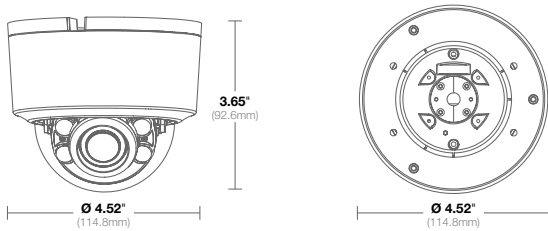

Mechanical

Casing	Plastic surface dome with acrylic bubble	
Gimbal	Easy 2-axis camera adjustment with 360° pan, and 90° tilt	
Dimensions <i>(See Dimensions)</i>	Unit	Ø 4.52" (114.8mm) x 3.65" H (92.6mm).
	Packaged	6.1" W (155mm) x 6.5" H (165mm) x 6.0" D (152mm)
Weight	Unit	0.79lbs (0.36kg)
	Packaged	1.21lbs (0.55kg)
On Board Storage	SDHC slot up to 256GB (Card not included)	
Body Color	White (Pantone P179-1C)	

Dimensions

See Next Page for Ordering Information