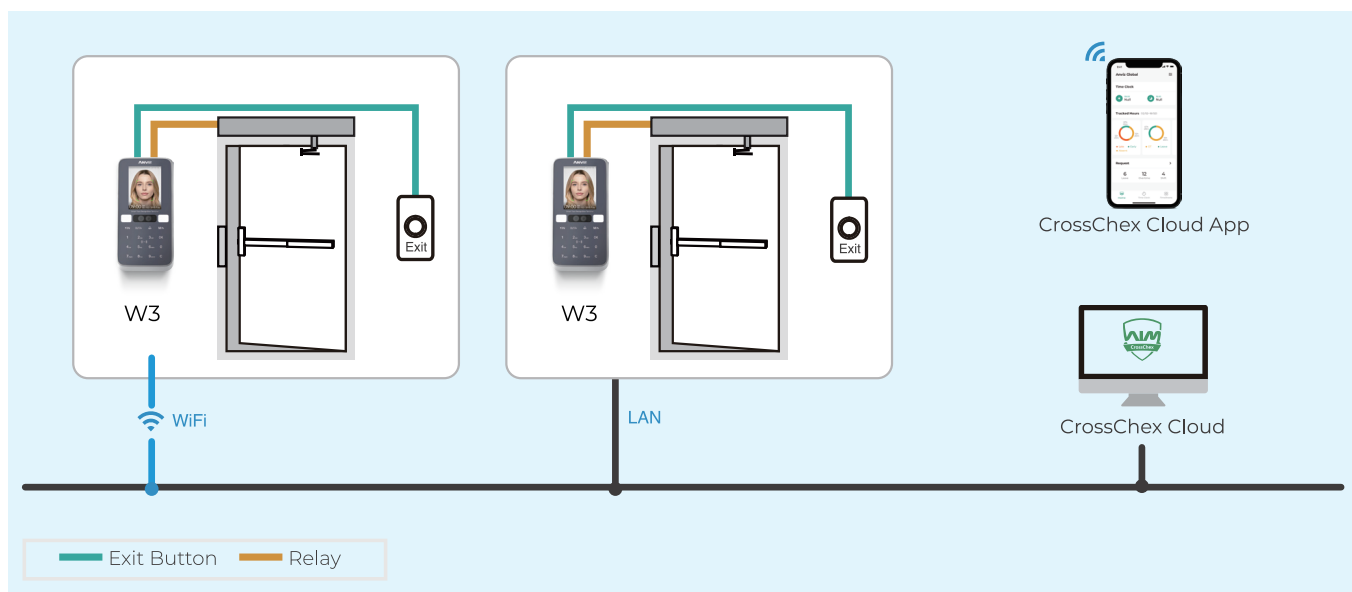

■ Features

- **Dual-Core 1.0 GHz Linux-Based CPU**
  Our new Linux-based Dual-Core 1.0 GHz processor ensures speeds of less than 0.5 seconds, allowing you to work quickly and efficiently.
- **Standard with WIFI**
  With the WiFi function, you can easily power on the device and enjoy the flexibility of installation.
- **Visible Light Live Recognition**
  This technology eliminates the use of face photos and videos to ensure accurate identification of personnel.
- **Colorful LCD Screen**
  Our colourful 2.8-inch LCD screen ensures the best interaction and user experience while providing clear notifications to keep you informed.
- **Web Server**
  Our Web Server function makes it easy for administrators to configure the device, ensuring easy connection and self- management.
- **Cloud Application**
  With our CrossChex Cloud you can access the device from any mobile terminal at any time and from anywhere. There is no need to local server.

■ Key Specifications

User	200
Card	200
Record	100,000
Communication	TCP/IP, WiFi
Identification mode	Face, Password, RFID Card
Identification speed	<1s
Card reading distance	>2 cm (125KHz)
Web Server	Support
CPU	Linux Based 1GHz CPU
RFID card	Standard EM
Working Temperature	-10 °C (-14 °F)- 60 °C (140 °F)
Humidity	20% to 90%
Power	DC12V

■ System Configurations

Anviz Global

32920 Alvarado-Niles Rd Ste 220, Union City, CA 94587
Toll-free: 1-855-268-4948 | sales@anziv.com | www.anviz.com

©2023 Anviz Global Inc. Anviz and identifying product names and numbers herein are registered trademarks of Anviz Global Inc. All non-Anviz brands and product names are trademarks or registered trademarks of their respective companies. Product appearance, build status and/or specifications are subject to change without notice.