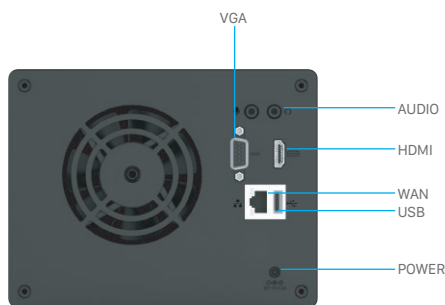

Physical Interfaces