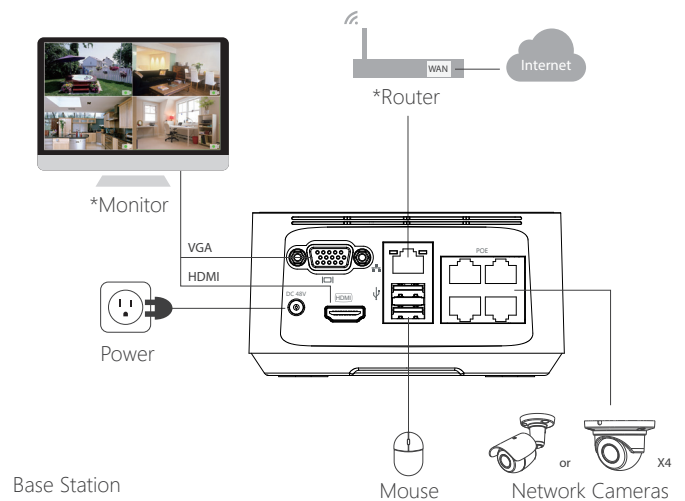

Application