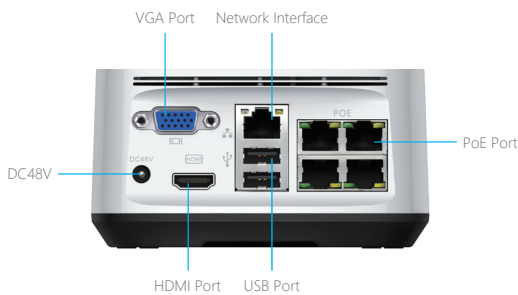

Physical Interfaces