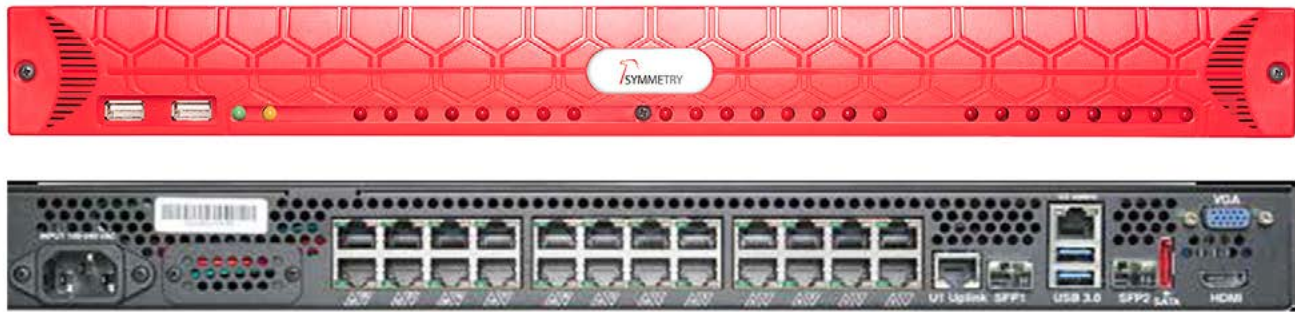

INTEGRATED VIDEO SERVER 24PORT

Symmetry Integrated Video Server - 1U Rack Mount Chassis: Built-in 24 Port PoE Switch and Fully Licensed with 24 channels of CompleteView Pro VMS Software, 2TB to 40TB.

Note: AMAG Part Number: SCVSW-TUP-P2E is available for Symmetry CompleteView Pro to Symmetry CompleteView Enterprise camera license upgrade.

OVERVIEW

CPU	Intel Core i5
Memory	8GB
Storage	2TB - 40TB
Windows OS	Windows 10 IoT
# of Channels	24 Symmetry CV PRO Camera Licenses
Warranty	3 year basic

CHASSIS FEATURES

Form Factor	1RU Rackmount
Height	1.75 inches (44.5 mm)
Width	17.25 inches (438.2 mm)
Depth	21.2 inches (538.5 mm)
Weight	30 lbs (13.6kg) max

OPERATING ENVIRONMENT

Operating Temp.	32°F – 104°F (0°C – 40°C)
Power Supply	750W
Relative Humidity	10% to 90% non-condensing
BTU	594

SYSTEM SPECS

Operating System	Windows 10 IoT
Processor	Intel i5
Memory	8GB
Hybrid Capable	No
IP Camera Support	Yes
Hard Drive (OS)	120GB SSD
Video Storage	Up to 40TB
Graphics Adapter	Integrated
Video Display Ports	HDMI and VGA
USB Ports	2 front (3.0), 2 rear (3.0)
Other Ports	eSATA rear
Optical Drive	N/A
Accessories	Keyboard, mouse & mounting brackets included
TPM Support	No
PoE Ports	24 x 10/100
Total PoE Output	487W (Class 3 PoE on each port)
Uplinks	2 x 1Gbps Combo SFP/Ethernet ports
Intelligent Switch Control	Browser based
On-board Video Client	Supports On-board Video Client

OPERATING ENVIRONMENT

SIVS-xxTB24C	Integrated Video Server: 24-Port Replace xx with 2, 4, 6, 12, 18, 24, 32, or 40 for required storage capacity.