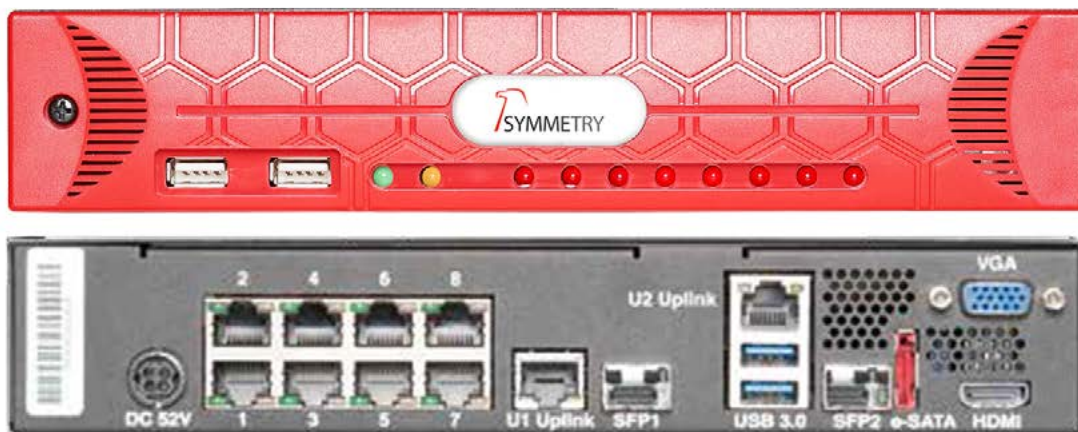

## SYMMETRY INTEGRATED VIDEO SERVERS 8, 16 AND 24 PORT

Symmetry Integrated Video Server all-in-one units include PoE+ switch (8, 16, and 24 port), video storage (up to 40 TB), and software able to scale from a single unit to 1,000s of appliances to provide for a secure, enterprise class, distributed video surveillance architecture. Just add cameras for a fully capable, enterprise class video surveillance solution, that can operate standalone (unit provides up to 4K resolution monitor output) or as an integrated Symmetry solution. Providing an added layer of security, all Symmetry Integrated Video Server appliances come setup out of the box with an internal VLAN to provide segmentation of traffic and eliminate direct accessibility of devices (cameras, encoders, etc.).

Integrated Video Servers come fully licensed to match the number of available PoE ports (8, 16, or 24) with Symmetry CompleteView 20/20 Pro video software. In addition, units include 3-year warranty and 3-years of Symmetry CompleteView software updates at no additional cost.

<sup>1</sup>Note: AMAG Part Number: SCVSW-TUP-P2E is available for Symmetry CompleteView Pro to Symmetry CompleteView Enterprise camera license upgrade.

**INTEGRATED VIDEO SERVER 8 PORT**

Symmetry Integrated Video Server - Desktop Chassis: Built-in 8 Port PoE Switch and Fully Licensed with 8 channels of CompleteView Pro VMS Software, 2TB to 10TB Video.

**SYSTEM SPECS**

Operating System	Windows 10 IoT
Processor	Intel Celeron
Memory	4GB
Hybrid Capable	No
IP Camera Support	Yes
Hard Drive (OS)	120GB SSD
Video Storage	Up to 10TB
Graphics Adapter	Integrated
Video Display Ports	HDMI and VGA
USB Ports	2 front (3.0), 2 rear (3.0)
Other Ports	eSATA rear
Optical Drive	N/A
Accessories	Keyboard and mouse included
TPM Support	No
PoE Ports	8 x 10/100
Total PoE Output	140W (Class 3 PoE on each port)
Uplinks	2 x 1Gbps Combo SFP/Ethernet ports
Intelligent Switch Control	Browser based
On-board Video Client	Supports On-board Video Client