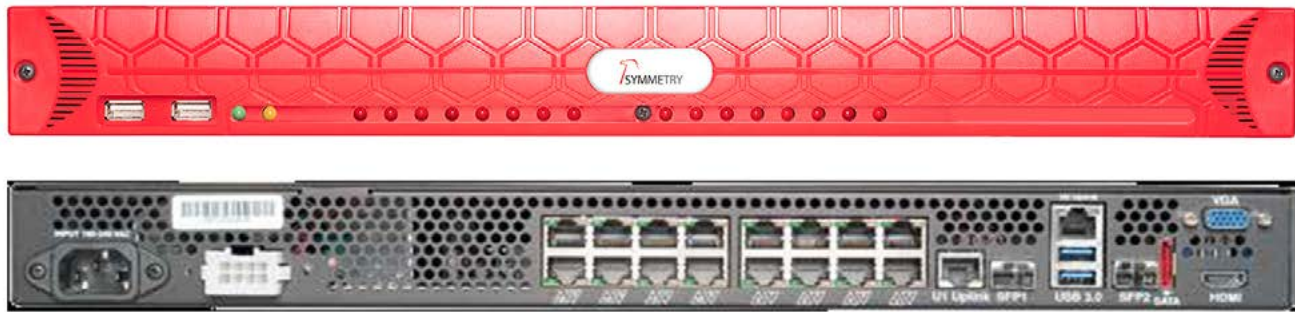

## SYMMETRY INTEGRATED VIDEO SERVERS 8, 16 AND 24 PORT

Symmetry Integrated Video Server all-in-one units include PoE+ switch (8, 16, and 24 port), video storage (up to 40 TB), and software able to scale from a single unit to 1,000s of appliances to provide for a secure, enterprise class, distributed video surveillance architecture. Just add cameras for a fully capable, enterprise class video surveillance solution, that can operate standalone (unit provides up to 4K resolution monitor output) or as an integrated Symmetry solution. Providing an added layer of security, all Symmetry Integrated Video Server appliances come setup out of the box with an internal VLAN to provide segmentation of traffic and eliminate direct accessibility of devices (cameras, encoders, etc.).

<sup>1</sup>Note: AMAG Part Number: SCVSW-TUP-P2E is available for Symmetry CompleteView Pro to Symmetry CompleteView Enterprise camera license upgrade.

**INTEGRATED VIDEO SERVER 8 PORT**

Symmetry Integrated Video Server - Desktop Chassis: Built-in 8 Port PoE Switch and Fully Licensed with 8 channels of CompleteView Pro VMS Software, 2TB to 10TB Video.

**SYSTEM SPECS**

Operating System	Windows 10 IoT
Processor	Intel Celeron
Memory	4GB
Hybrid Capable	No
IP Camera Support	Yes
Hard Drive (OS)	120GB SSD
Video Storage	Up to 10TB
Graphics Adapter	Integrated
Video Display Ports	HDMI and VGA
USB Ports	2 front (3.0), 2 rear (3.0)
Other Ports	eSATA rear
Optical Drive	N/A
Accessories	Keyboard and mouse included
TPM Support	No
PoE Ports	8 x 10/100
Total PoE Output	140W (Class 3 PoE on each port)
Uplinks	2 x 1Gbps Combo SFP/Ethernet ports
Intelligent Switch Control	Browser based
On-board Video Client	Supports On-board Video Client

**AMAG ORDER INFORMATION**

SIVS-xxTB8C	Integrated Video Server: 8-Port Replace xx with 2, 4, 6, 8, or 10 for required storage capacity.
-------------	---