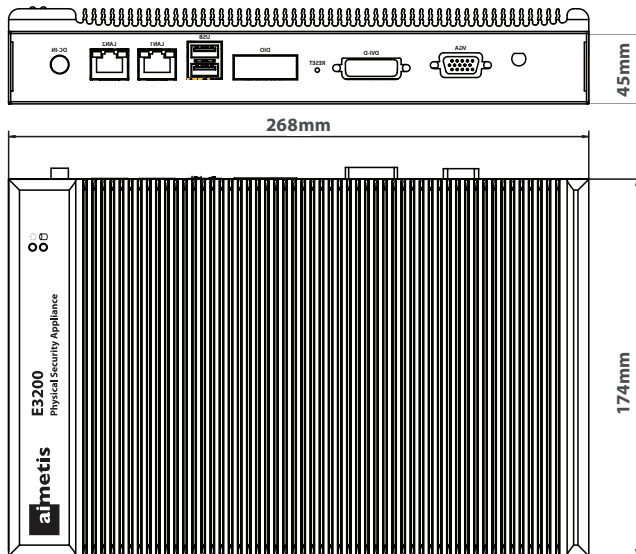

Features and Specifications*

Model	E3205	E3210
CPU	Dual Core Atom 1.66Ghz	
RAM	2GB	
OS	Win 7 embedded	
Storage	500GB	1TB
Video Management Software	Symphony Standard	
Camera Licenses Incl.	4	8
Max Cameras*	16	
Ethernet	2x GbE	
USB	4	
Integrated I/O	4/4	
Monitor Output	DVI / VGA	
Extended storage	With NAS	
Video Analytics Ready*	Yes	
ONVIF	Yes	
Operating Temp.	-5 to 45°C	
Dimensions (mm)	268W x 174D x 44H	
Weight	2.5KG	
Input Voltage	12VDC	
Compliance	CE, FCC, RoHs	
Mounting Kit	Wall, DIN-Rail included	
Warranty	2 year	
Ordering Information	AIM-E3205	AIM-E3210

* With software upgrades

Dimensions

www.aimetis.com

©Copyright Aimetis Corporation 2003-2011. All rights reserved.

Aimetis Corporation

500 Weber Street North
Waterloo, Ontario, Canada N2L-4E9
+1 519 746-8888
info@aimetis.com

Aimetis GmbH

Am Prime Parc 7
65479 Raunheim
Germany
+49 (0) 6142 207 98 60
info@aimetis.de

Aimetis Symphony™ Software

Aimetis Symphony™ is award-winning intelligent video management software that offers an innovative, open IP video platform for video management, video analytics, system integration and alarm management. Aimetis Symphony™ installs on standard IT hardware, supports both analog and IP cameras from hundreds of camera manufacturers, provides a feature-rich, easy-to-use interface and incorporates IT friendly features to make administration simple.

Purpose-Built Hardware Platform

The Aimetis E3200 Series is designed for flexible deployment in any scenario. The onboard Intel® Atom™ embedded processor provides unsurpassed performance with very low heat generation and minimal cooling requirements, resulting in improved stability and longevity. With a tough aluminum case with heat dispersing fins, the E3200 is able to draw away heat from the processor and allow the system to operate in environments not suitable for commercial-off-the-shelf PCs. To provide even more flexibility, the E3200 can be wall or DIN-rail mounted keeping the unit out of harms way.

ONVIF

HDTV
NETWORK VIDEO

aimetis

EN20110324