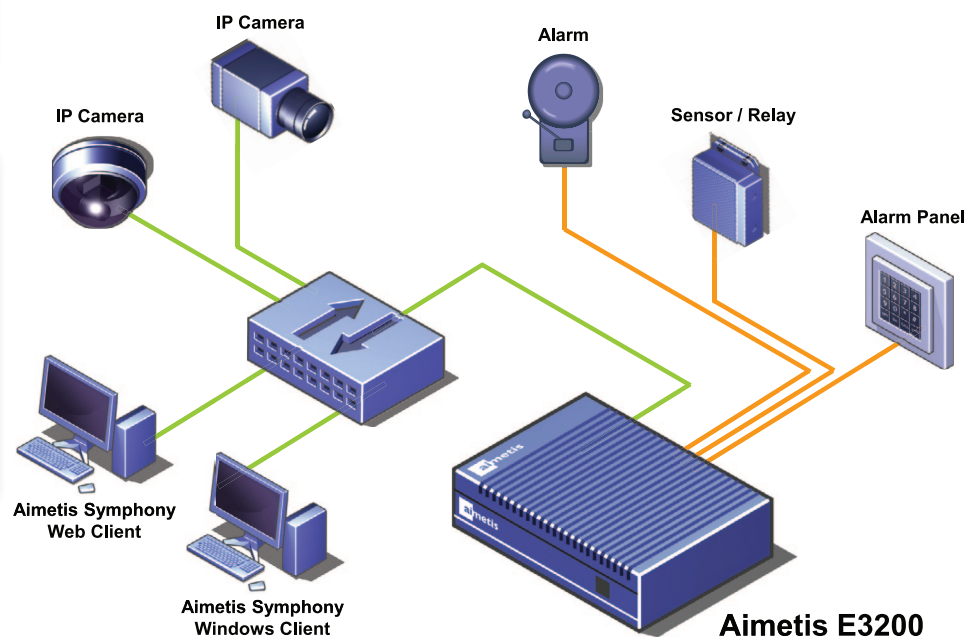

Analytics and On-Demand Reporting options include:

- People Counting
- Heat Map
- Items Left Behind or Removed
- Camera Tampering
- Advanced Event Based Search