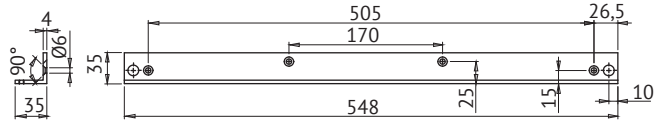

Angle mounting plate DC104

Control unit 7400