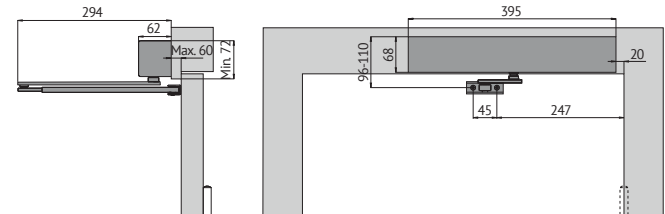

FD440 + FD499 / DC199