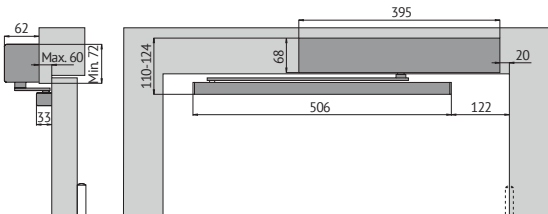

NON-HINGE SIDE

FD440 + FD495 / DC195