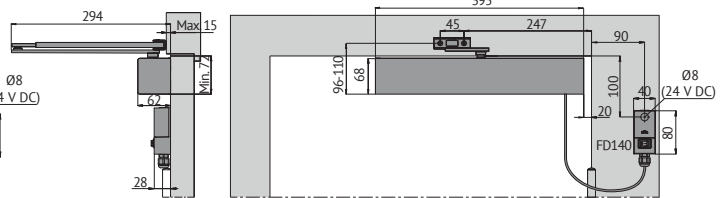

Power supply
24VDC EA701

FD140
Connection box

DC153
Opening damper

Installation

HINGE SIDE

FD440 + FD495 / DC195 + FD140

FD440 + FD499 / DC199 + FD140

NON-HINGE SIDE