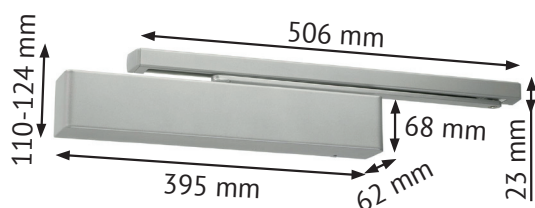

Overview of Advantages

- CE certified according to EN1154 and EN1155
- Maximum door weight 120 kg and door width 1400 mm
- Adjustable closing force size EN 3-6
- Free-swing function starting from a door opening angle $\geq 0^\circ$
- Operating temperature range $-15^\circ \dots +45^\circ$

Sliding arm FD495

- Free-Swing function
- With protective cover

Sliding arm DC195

- With protective cover
- 2 mm height adjustment

Technical data

Variable adjustable closing force	EN 3-6
Door width up to	1400 mm
Door weight up to	120 kg
Fire and smoke protection	Yes
Door swing directions	Left/right handed
Mounting methods, hinge side	Standard and frame installation
Mounting methods, non-hinge side	Frame installation
Closing speed	Variable between 160° - 10°
Latching speed	Variable between 10° - 0°
Opening angle, hinge side	
Standard installation	ca. 160°
Frame installation	ca. 150°
Opening angle, non-hinge side	
Frame installation	ca. 120°
Weight	3,6 kg
Power consumption	90mA, 24VDC
Certified in compliance with	EC-Certificate of conformity 0432-CPR-00008-08
CE marking for building products	Yes
Basic colours	White (RAL 9016), Silver (EV1), Painted brass, Brown (RAL 8014), Black (RAL 9005), Customised finish