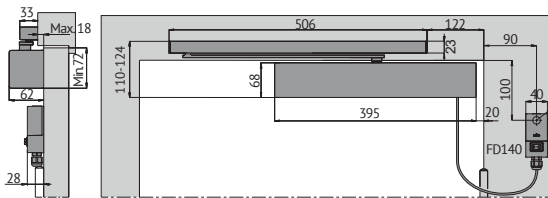

Power supply
24VDC EA701

FD140
Connection box

DC153
Opening damper

Installation

HINGE SIDE

FD440 + FD495 / DC195 + FD140

FD440 + FD499 / DC199 + FD140

NON-HINGE SIDE