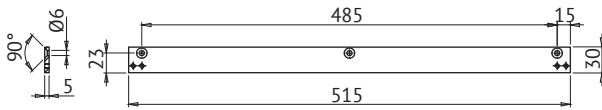

ABLOY® FD440

Free-Swing Rack&Pinion door closer

Accessories

Mounting plate DC115